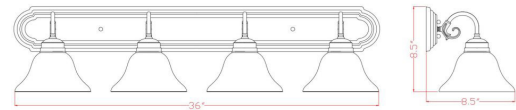

Millbridge 4-Light Vanity Light
Satin Nickel

SPECIFICATIONS

MOUNTING:	Wall Mount	LED BRIGHTNESS (LUMENS):	N/A
SLOPED CEILING ADAPTABLE:	No	LED COLOR CORRELATED TEMPERATURE (CCT):	N/A
LAMP TYPE 1:	4 lamps 60W Incandescent	LED COLOR RENDERING INDEX (CRI):	N/A
BULB INCLUDED:	No	LED EFFICACY:	N/A
WATTS PER BULB:	60W	LED AVERAGE RATED LIFE:	N/A
TOTAL WATTAGE:	240W	ENERGY EFFICIENT:	No
DIMMABLE:	Yes	LIGHTING AMPS:	N/A
MATERIAL CONSTRUCTION:	Steel	VOLTAGE:	120V
ASSEMBLED DIMENSIONS:	8.5" H x 36" L x 8.5" D		
WEIGHT:	10.30 lbs.		
BACKPLATE DIMENSIONS:	N/A		
CANOPY/PLATE DIMENSIONS:	N/A		
GLASS/SHADE DIMENSIONS:	4.2" H x 7.5" L x 7.5" D		
GLASS/SHADE MATERIAL:	Glass		
GLASS/SHADE TYPE:	Alabaster		
GLASS/SHADE COLOR:	White		