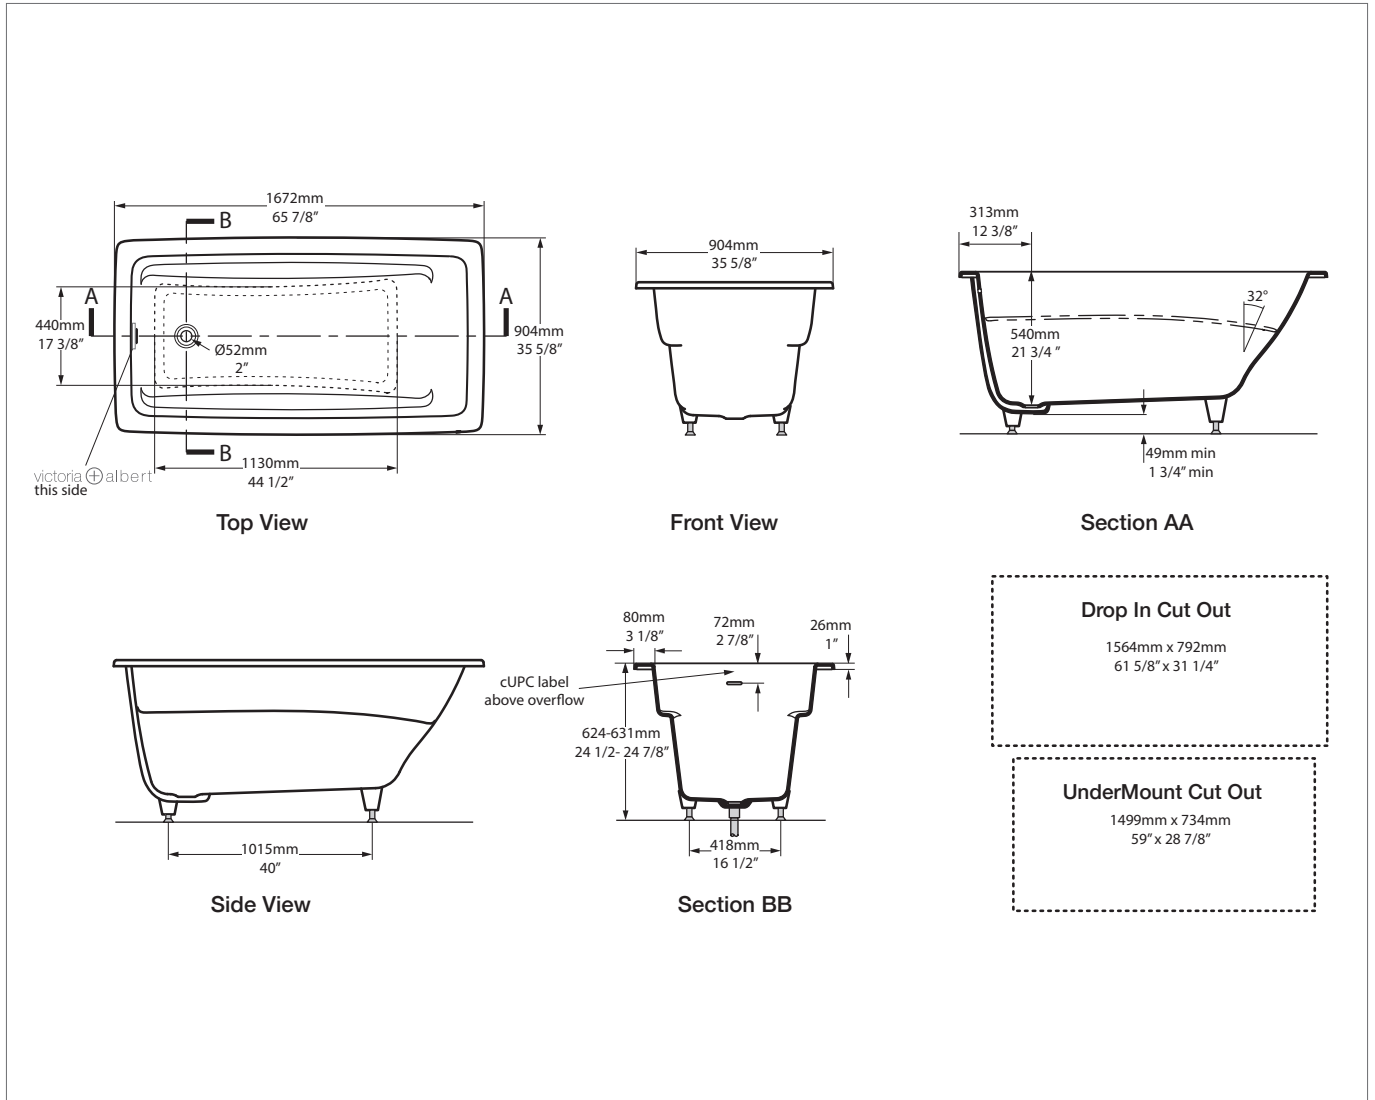

Rossendale Built-in tub for drop-in or undermount

ROS-N-SW-IO

Recommended drain: K-13-xx

• All measurements subject to +/-5% tolerance
IO = internal overflow hole

25 years

5 years

5 year warranty on drains
Garantie de 5 ans sur les drains
Garantía de 5 años para los drenajes

Massachusetts Code: Approved
cUPC listing by IAPMO: File No. 6574

8 years