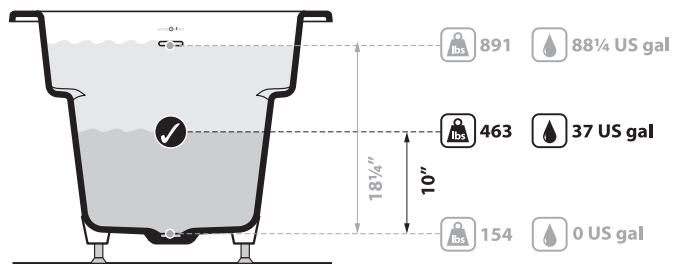

Rossendale Built-in tub for drop-in or undermount

ROS-N-SW-IO

Recommended drain: K-13-xx

• All measurements subject to +/-5% tolerance
IO = internal overflow hole

25 years

5 years

5 year warranty on drains
Garantie de 5 ans sur les drains
Garantía de 5 años para los drenajes

Massachusetts Code: Approved
cUPC listing by IAPMO: File No. 6574

8 years