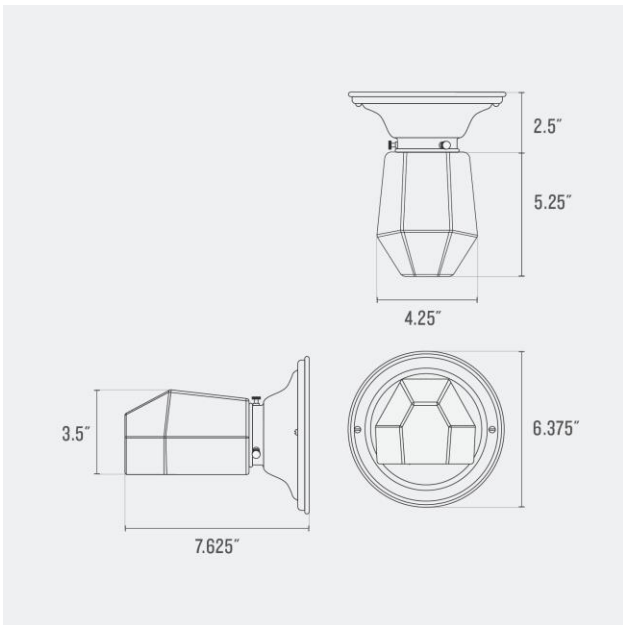

Max Wattage: 100 W

Voltage: 120/220 V

Location Rating: Damp

Dimensions:

Height: 6.375"

Width: 6.375"

Fitter Size: 2.25"

Materials: Brass, Glass

Voltage: 120/220 V

Location Rating: Damp

Dimensions:

Height: 6.375"

Width: 6.375"

Fitter Size: 2.25"

Materials: Brass, Glass

One year guarantee