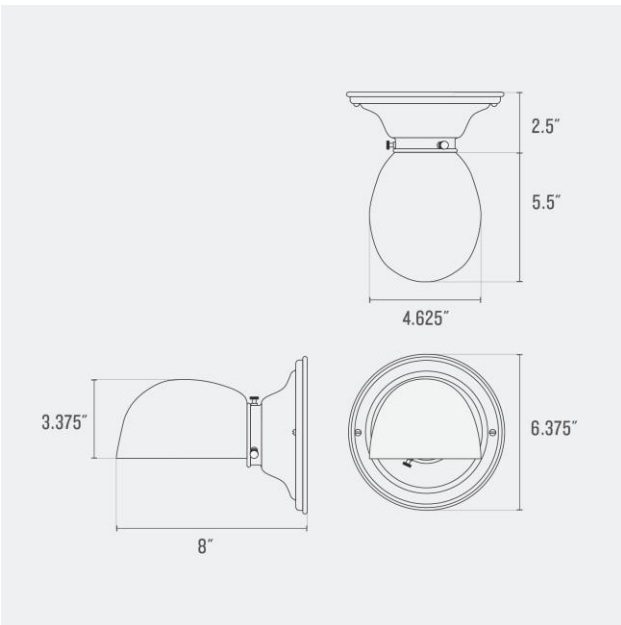

SCHOOLHOUSE

Otis Sconce 2.25", Domed Turtle Shade

Application: Wall Sconce

Product Origin: Processed and assembled in Portland, Oregon using ethically-sourced domestic and global components.

UL Listed: Yes

Max Wattage: 100 W

Voltage: 120/220 V

Location Rating: Damp

Dimensions:

Height: 6.375"

Width: 6.375"

Fitter Size: 2.25"

Materials: Brass, Glass

One year guarantee

Finish Options

Natural Brass
(NB)

Polished Nickel
(PN)

True Black
(TB)

Glass Options

Opal Glass
(OP)