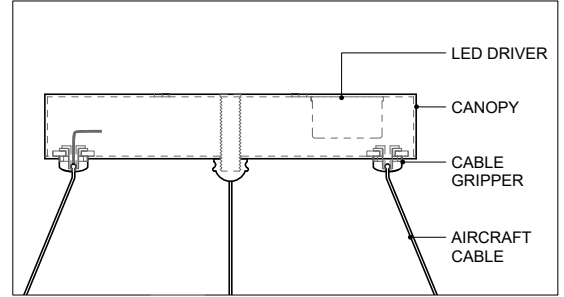

32.00" DIA. FRAME

9.00" DIA. CANOPY

TOP VIEW

CANOPY DETAIL

FRONT VIEW

9000-0972

ALL WORK © 2022 CURREY & COMPANY