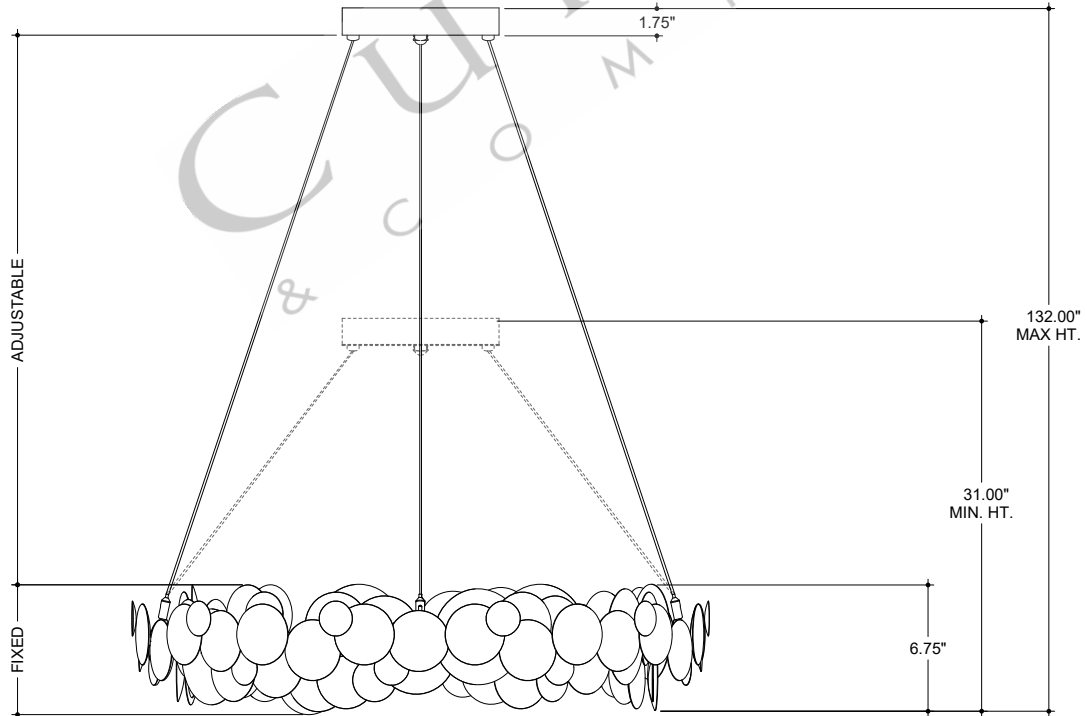

32.00" DIA. FRAME

9.00" DIA. CANOPY

TOP VIEW

CANOPY DETAIL

FRONT VIEW

9000-0972

ALL WORK © 2022 CURREY & COMPANY