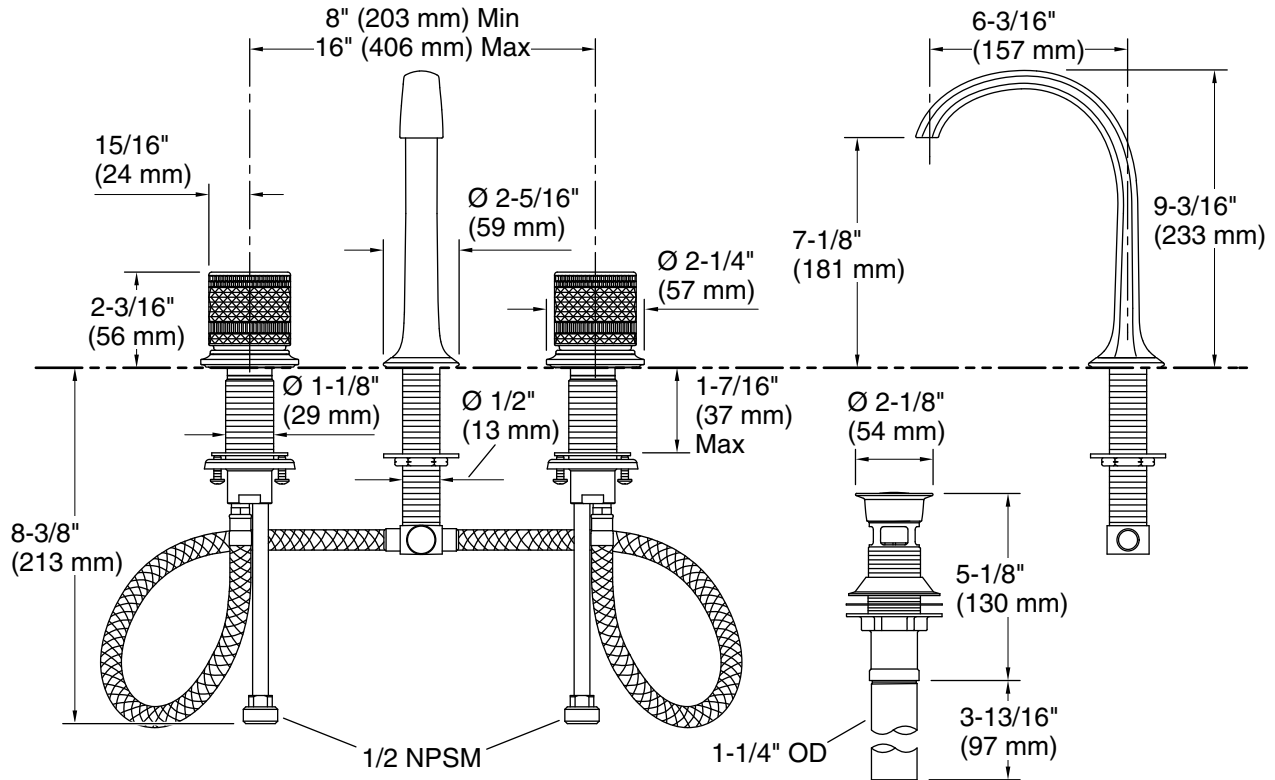

KALLISTA®

Script® Decorative by KALLISTA Sink faucet, arch spout, Black Porcelain knob handles P25057-CMB

Features

- Handcrafted porcelain handles
- High-quality solid metal construction for durability and reliability
- Widespread sink faucet for 8" – 16" (203 – 406 mm) centers
- Spout reach is 6-9/16" (167 mm)
- Includes soft-touch drain
- 1.2 gpm (4.5 lpm) maximum flow rate
- Aerated flow

KALLISTA

Script® Decorative by KALLISTA
Sink faucet, arch spout, Black Porcelain knob
handles
P25057-CMB

Technical Information

All product dimensions are nominal.

Faucet flow rate: 1.2 gal/min (4.5 l/min)

Drain included: Yes

Drain with overflow: Yes

Spout:

Spout reach: 6-3/16" (157 mm)

Notes

Install this product according to the installation instructions.