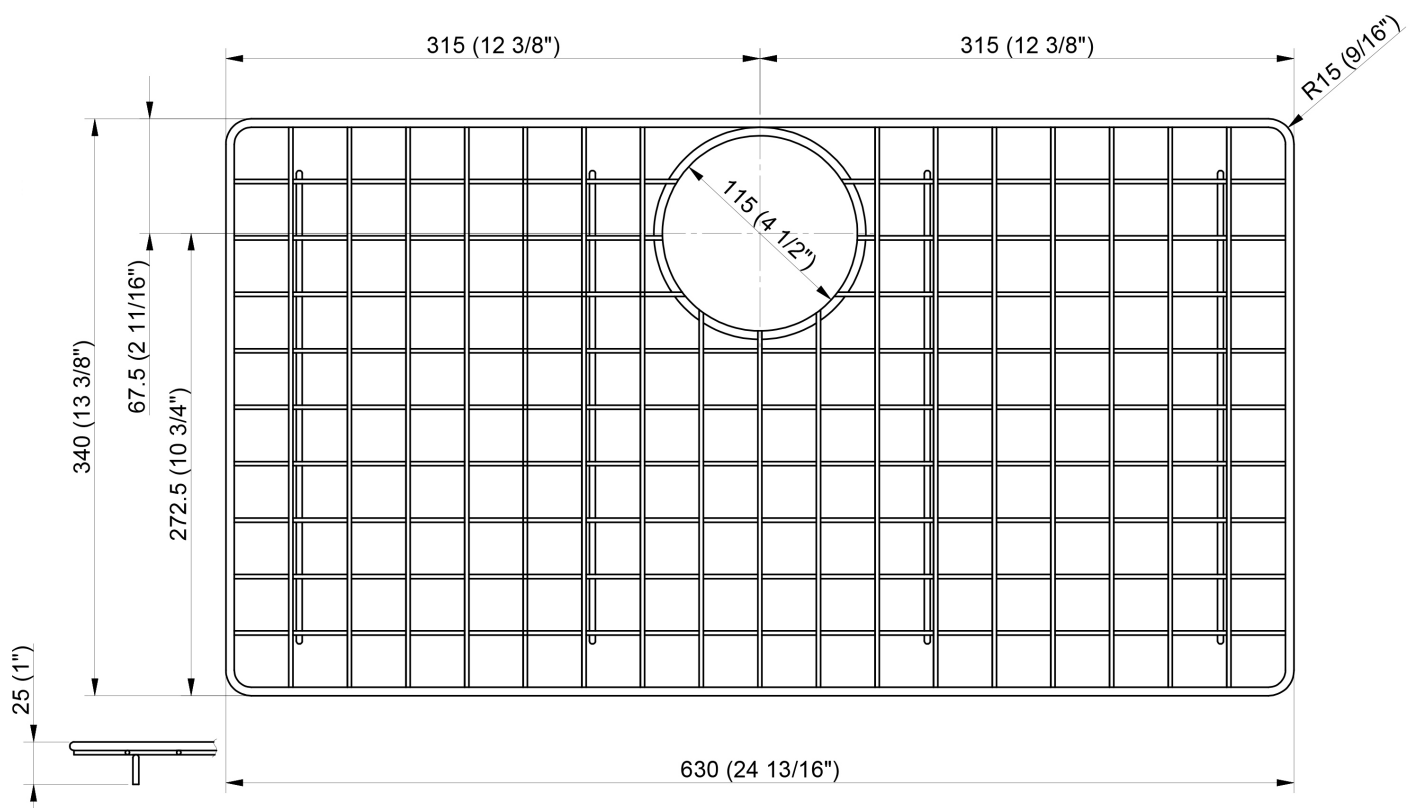

ABGR3020

Stainless Steel Grid for AB3020DI and AB3020UM

Note: All product dimensions are approximate and should be verified on site prior to installation.
Visit www.ALFIbrand.com for more information.