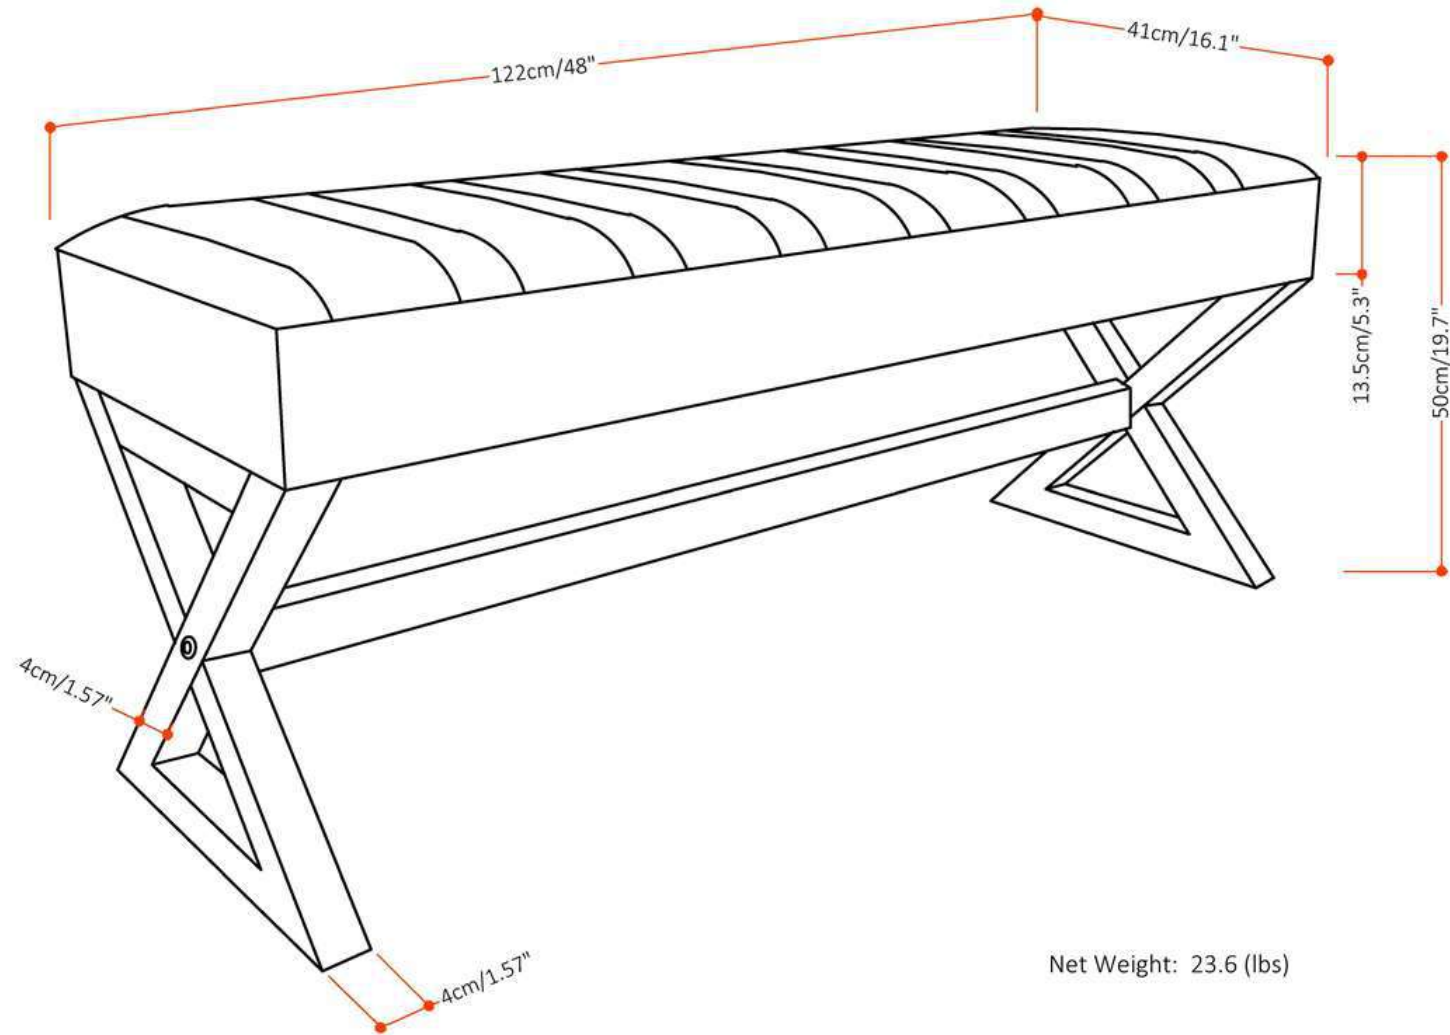

# SALINGER OTTOMAN BENCH

Net Weight: 23.6 (lbs)