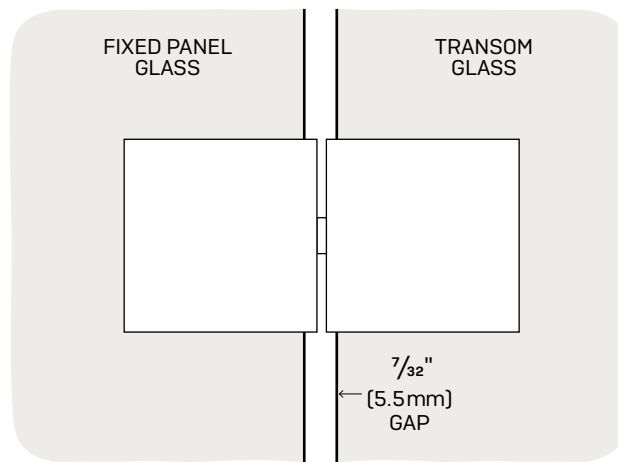

## Glass-to-Glass Mount Movable Transom Panel Clip

Do not measure images.  
Use specified dimensions.

Measure from finished  
edge of glass.

Use monolithic glass.

- › Use finger notch cut out option for quicker FastFit installation
- › Use  $\frac{3}{8}$ " to  $\frac{1}{2}$ " (10 to 12 mm) Thick Tempered Glass Only

TYPICAL INSTALLATION

TEMPLATE OPTION FOR STANDARD FLAT  
POLISHED SQUARE CUT GLASS