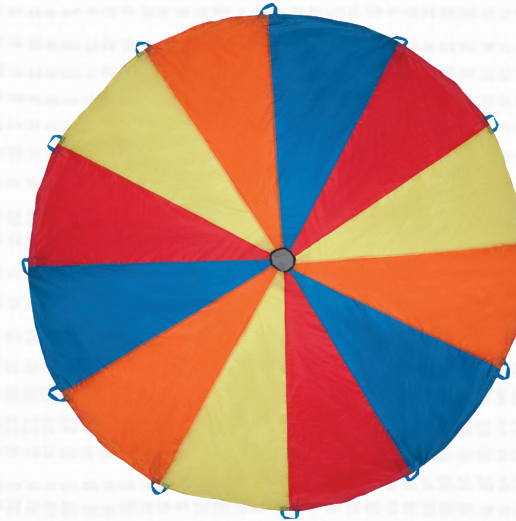

EXPLORE.

Funchute
PLAY PARACHUTE

ITEM: 18005 | UPC: 785319180055 | CASE: 12
DIAMETER: 6 ft. | MESH CENTER: 5.5 in.
HANDLES: 9

Playchute
PLAY PARACHUTE

ITEM: 18001 | UPC: 785319126961 | CASE: 6
DIAMETER: 10 ft. | MESH CENTER: 5.5 in.
HANDLES: 12