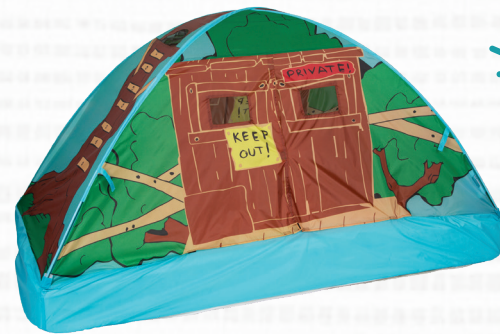

Tree House BED TENT

ITEM: 19790 | UPC: 785319197909
CASE: 6 | SIZE: 77 in. x 38 in. x 35 in.
BED SIZE: Twin

ITEM: 19791 | UPC: 785319197916
CASE: 6 | SIZE: 77 in. x 54 in. x 42 in.
BED SIZE: Full

Rad Racer BED TENT

ITEM: 19710 | UPC: 785319197107
CASE: 6 | SIZE: 77 in. x 38 in. x 35 in.
BED SIZE: Twin

ITEM: 19711 | UPC: 785319197114
CASE: 6 | SIZE: 77 in. x 54 in. x 42 in.
BED SIZE: Full