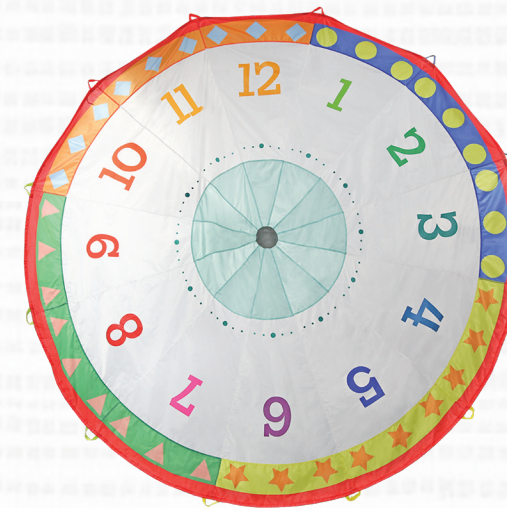

ITEM: 18420 | UPC: 785319127005 | CASE: 6
DIAMETER: 12 ft. | MESH CENTER: 5.5 in.
HANDLES: 12