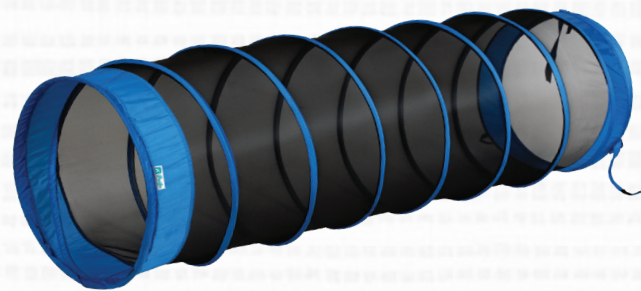

The Fun Tube

6' PLAY TUNNEL

ITEM: 20406 | UPC: 785319204065
CASE: 6 | SIZE: 6 ft. x 19 in.

Galaxy with Glow n' the Dark Stars

6' PLAY TUNNEL WITH CONNECTING LIP

ITEM: 41410 | UPC: 785319127234
CASE: 6 | SIZE: 6 ft. x 19 in.

Light Activated