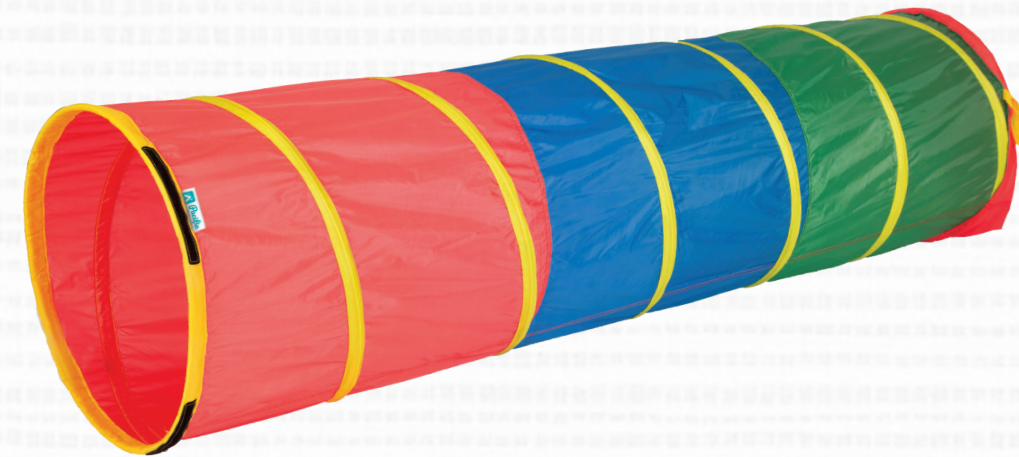

Light Activated

Peek-A-Boo I See U

6' PLAY TUNNEL WITH CONNECTING LIP

ITEM: 20407 | UPC: 785319204072
CASE: 6 | SIZE: 6 ft. x 19 in.

Find-Me

6' PLAY TUNNEL WITH CONNECTING LIP

ITEM: 21409 | UPC: 785319214095
CASE: 6 | SIZE: 6 ft. x 19 in.