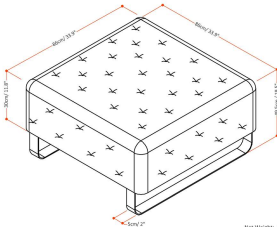

# ORLA SQUARE COFFEE TABLE OTTOMAN

Net Weight: 54 (lbs)