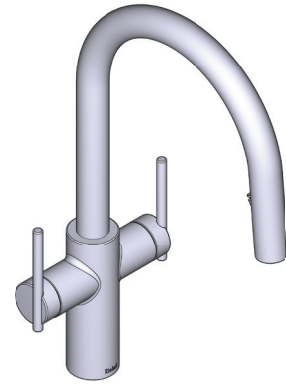

SPECIFICATIONS

DESCRIPTION

- 3/8" speedway compression
- Ceramic cartridge
- Silent braided nylon hose
- 2-jet Boomerang™ hand spray system with intergrated swivel

FLOW

- 6.8 L/min, 1.8 gpm (US) 60psi

STANDARDS

- ASME A112.18.1 / CSA B125.1
- NSF 61/9 & 372: Q ≤ 1
- ADA

WARRANTY

- Most products or parts carry "Limited Warranties" against manufacturing defects. For US customers please visit houseofrohl.com/support and for Canadian customers please visit houseofrohl.ca/support for complete product and finish warranty.

LATERAL

Kitchen Faucet with Spray

MODELS: LT801 SERIES