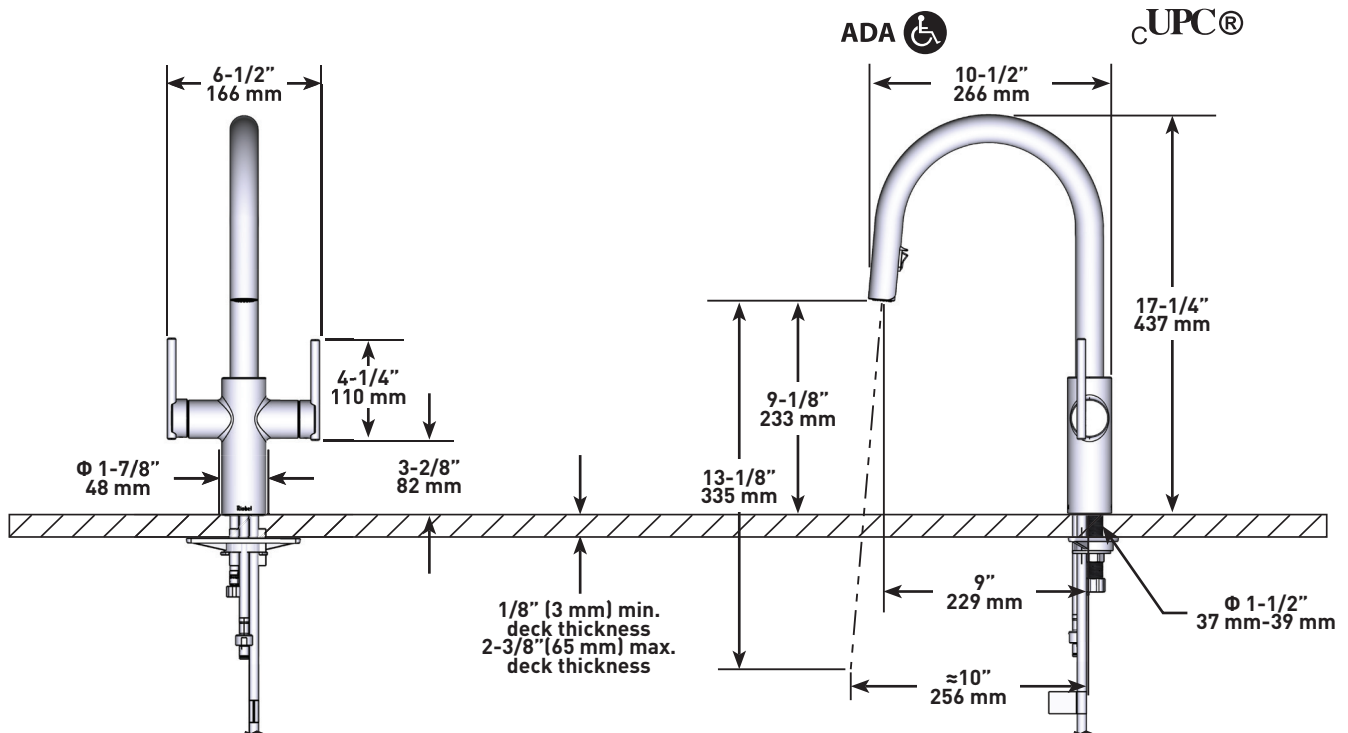

For warranty or additional information, contact:

US Customers

U.S.A.
houseofrohl.com/support
1-800-777-9762

Canadian Customers

QUEBEC / MARITIMES / WESTERN CANADA
QUÉBEC / MARITIMES / OUEST CANADIEN
QUEBEC / MARITIMOS / CANADA OCCIDENTAL
houseofrohl.ca/support
1-866-473-8442

ONTARIO
houseofrohl.ca/support
1-800-287-5354