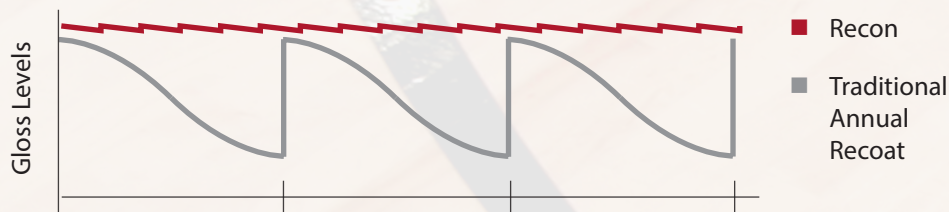

Replace Your Annual Recoat Program with... **The Recon Solution**

- Easier Application
- Fast Drying
- Consistent High Gloss
- Improved Performance
- Easier to Maintain

Traditional Sports Floor Care - Annual Recoat

- Apply a traditional coating that takes more time, and greater effort and skill.
- The result is a wide variation in gloss and performance over time.

The Recon Solution

- Clean then apply a fast drying coat of Recon Micro-layer Sports Floor Coating.
- Perform 4 - 6 times per year. Achieve a consistent, high level of gloss and performance.