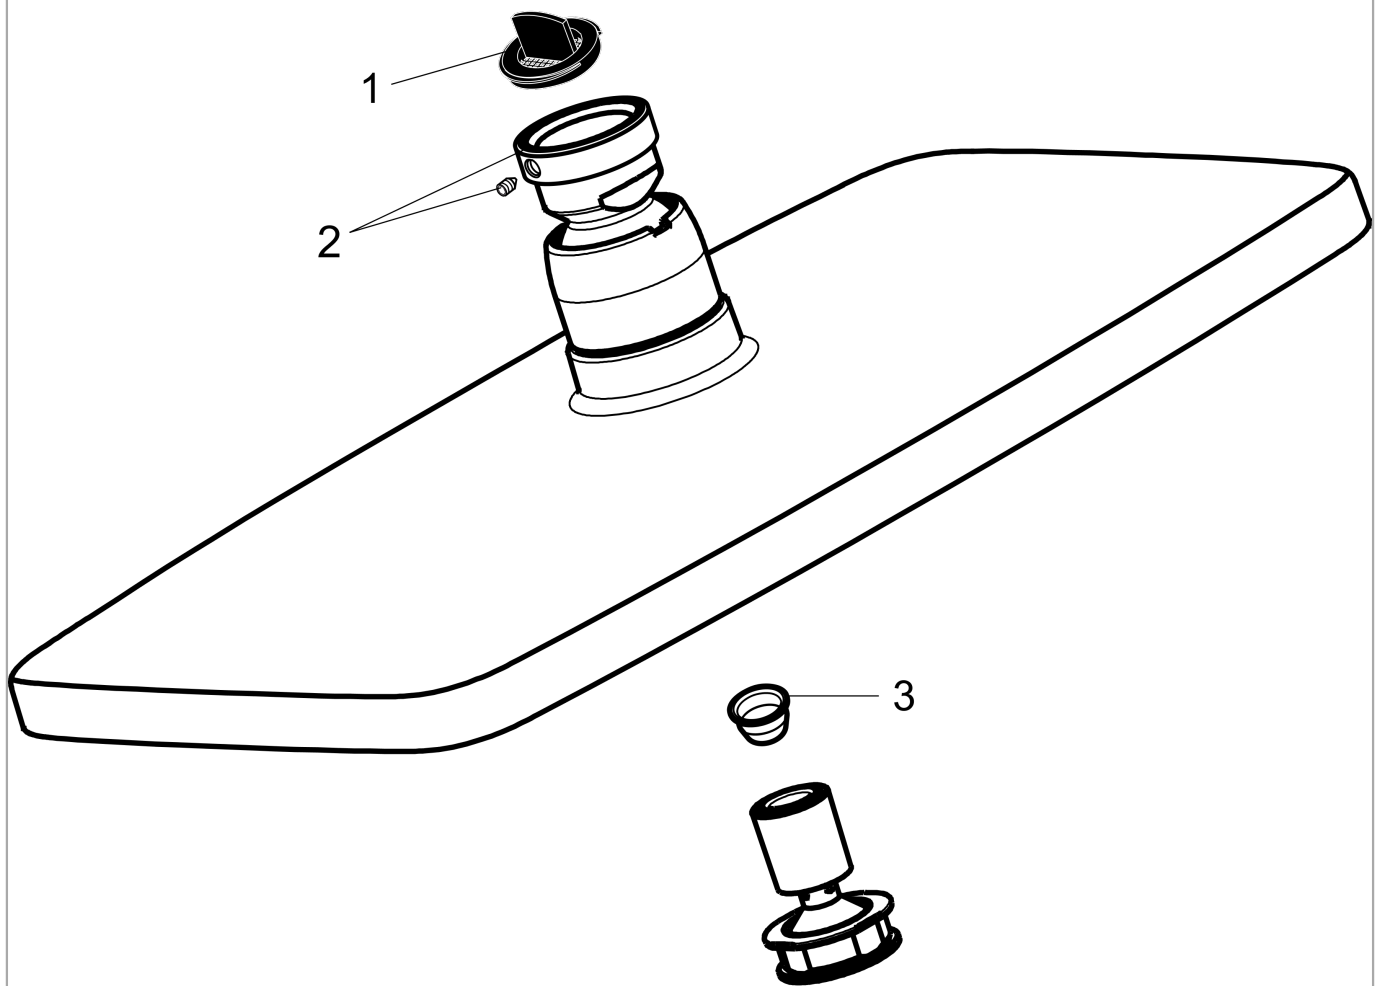

**Raindance E**

**Showerhead 360 1-Jet, 2.5 GPM**

Finishes : **brushed nickel** Part no. : **27381821**

**Description**

**Features**

- Spray modes: RainAir
- 163 no-clog spray channels
- Flow: 2.5 GPM (9.5 L/Min)
- Fully-finished matching spray face
- Spray face removable for cleaning
- overhead shower, Assembly instructions

**Item details**

List Price \$ 1,069.00

**Technology**

**Compliance**

**Product image**

**Scale drawing**

**Raindance E**

**Showerhead 360 1-Jet, 2.5 GPM**

Finishes : **brushed nickel** Part no. : **27381821**

**Exploded drawing**

Year of production: >06/10

**Raindance E**

**Showerhead 360 1-Jet, 2.5 GPM**

Finishes : **brushed nickel** Part no. : **27381821**