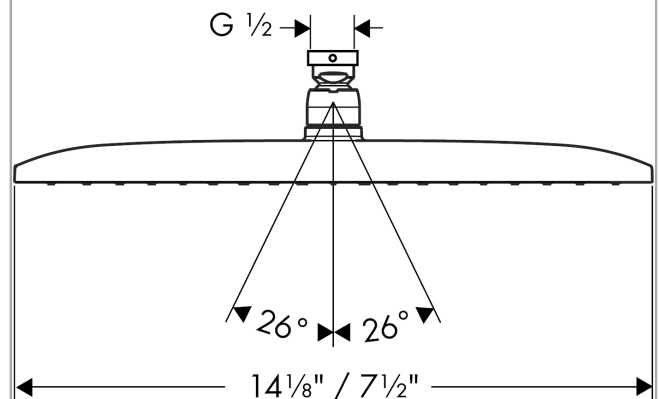

**Raindance E**

**Showerhead 360 1-Jet, 2.5 GPM**

Finishes : **brushed nickel** Part no. : **27381821**

**Description**

**Features**

- Spray modes: RainAir
- 163 no-clog spray channels
- Flow: 2.5 GPM (9.5 L/Min)
- Fully-finished matching spray face
- Spray face removable for cleaning
- overhead shower, Assembly instructions

**Item details**

List Price \$ 1,069.00

**Technology**

**Compliance**

**Product image**

**Scale drawing**

**Raindance E**

**Showerhead 360 1-Jet, 2.5 GPM**

Finishes : **brushed nickel** Part no. : **27381821**

**Exploded drawing**

Year of production: >06/10

**Raindance E**

**Showerhead 360 1-Jet, 2.5 GPM**

Finishes : **brushed nickel** Part no. : **27381821**