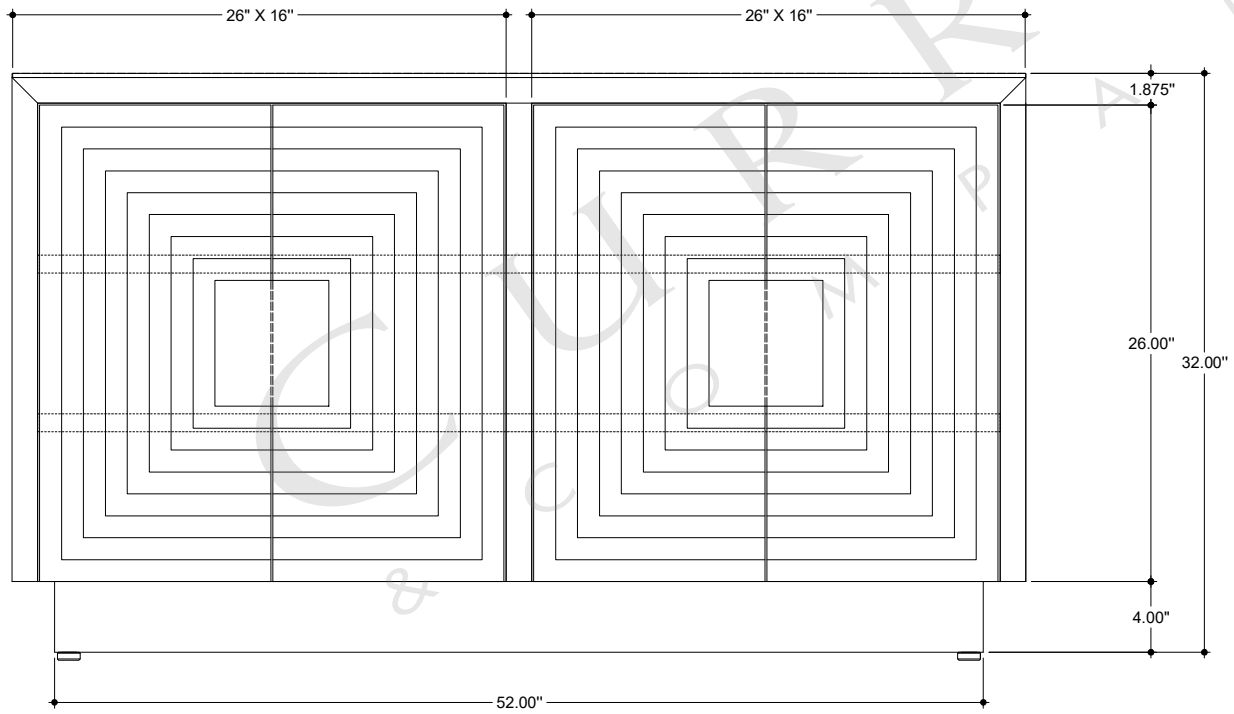

TOP VIEW

FRONT VIEW

SIDE VIEW

3000-0151

ALL WORK © 2020 CURREY & COMPANY