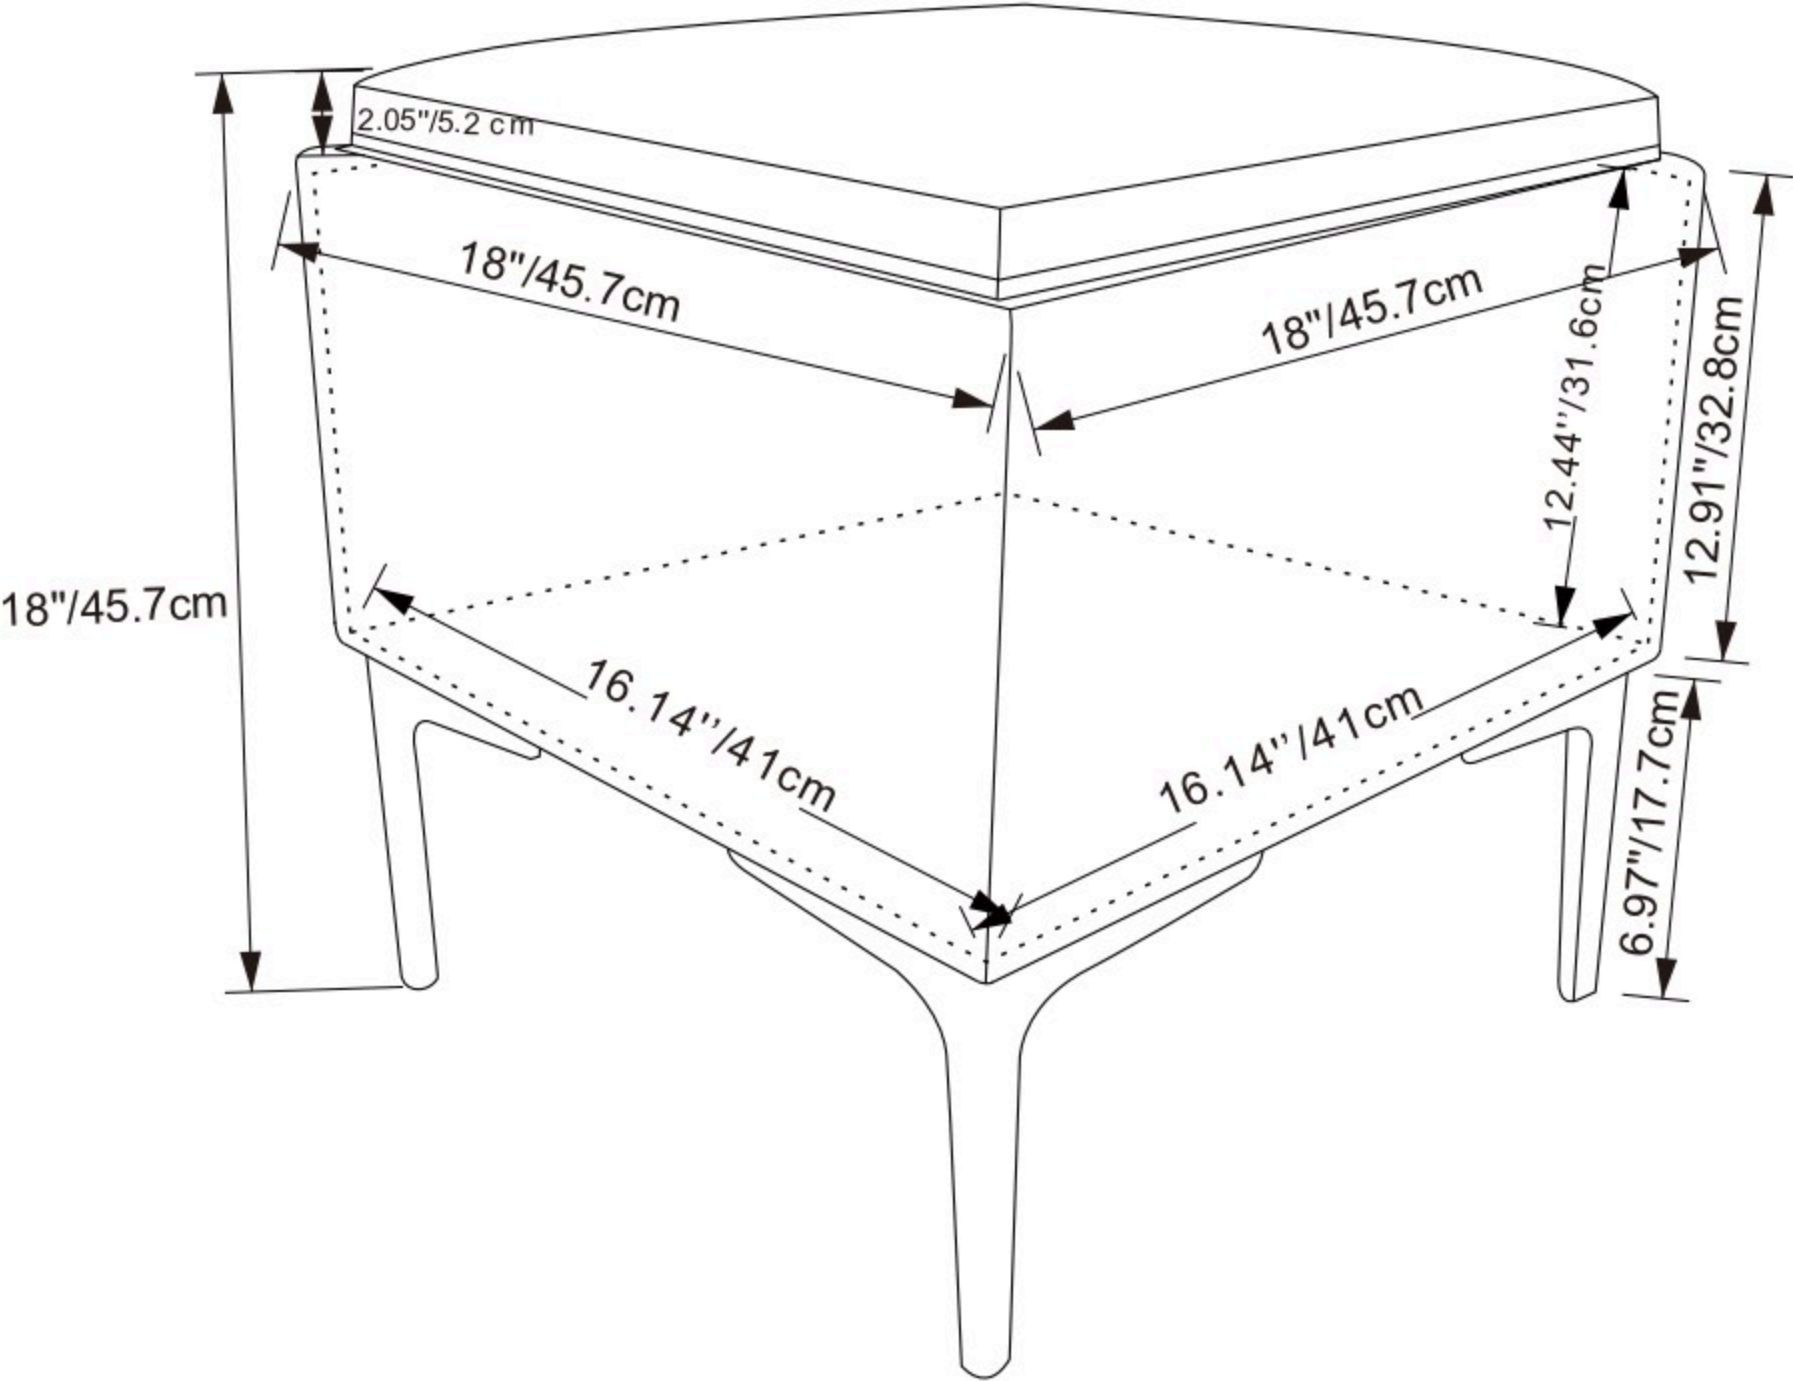

Natasha Storage Ottoman with Tray Top

Net weight: 18.41 Lbs/8.35kgs