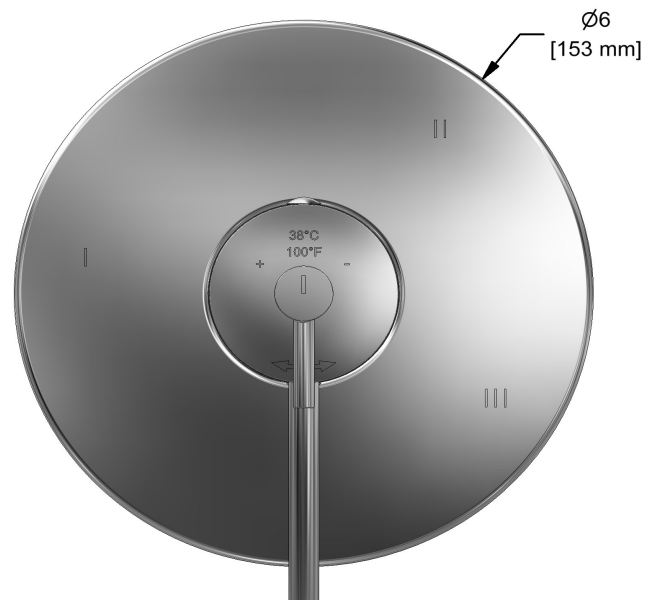

Sizes, models and finishes may differ from those presented.

Warranty

This **Riobel Inc.** product you have purchased carries a Limited Lifetime Warranty on the chrome, PVD finish, blacks and all working parts and is guaranteed from the initial purchase date against all manufacturing defects. All other finishes, including plastic components, are guaranteed for one year. All electric and/or electronic parts are covered by a 5-year limited warranty.

Customer Service

Ontario, West Canada : 888-287-5354 Quebec, Maritimes, United States : 866-473-8442