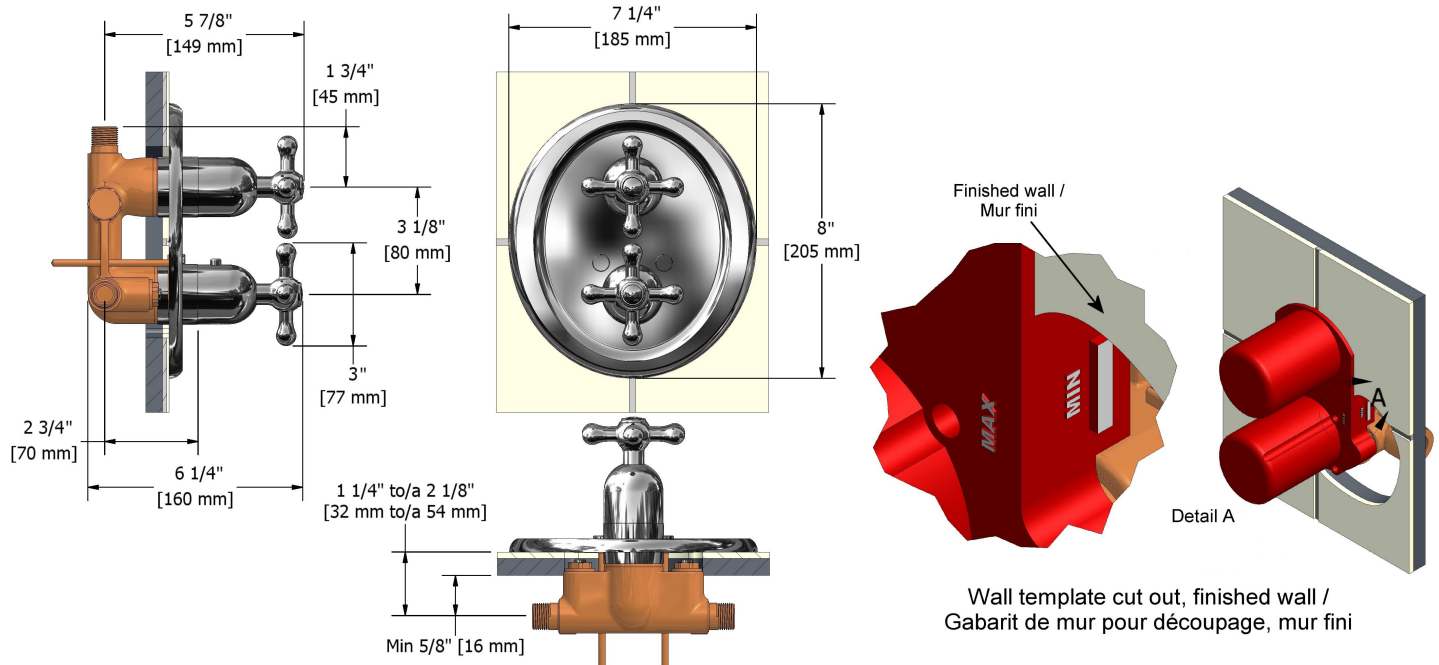

Sizes, models and finishes may differ from thoses presented.

Warranty

This **Riobel Inc.** product you have purchased carries a Limited Lifetime Warranty on the chrome, PVD finish, blacks and all working parts and is guaranteed from the initial purchase date against all manufacturing defects. All other finishes, including plastic components, are guaranteed for one year. All electric and/or electronic parts are covered by a 5-year limited warranty.

Customer Service

Ontario, West Canada : 888-287-5354 Quebec, Maritimes, United States : 866-473-8442

2020.11.09