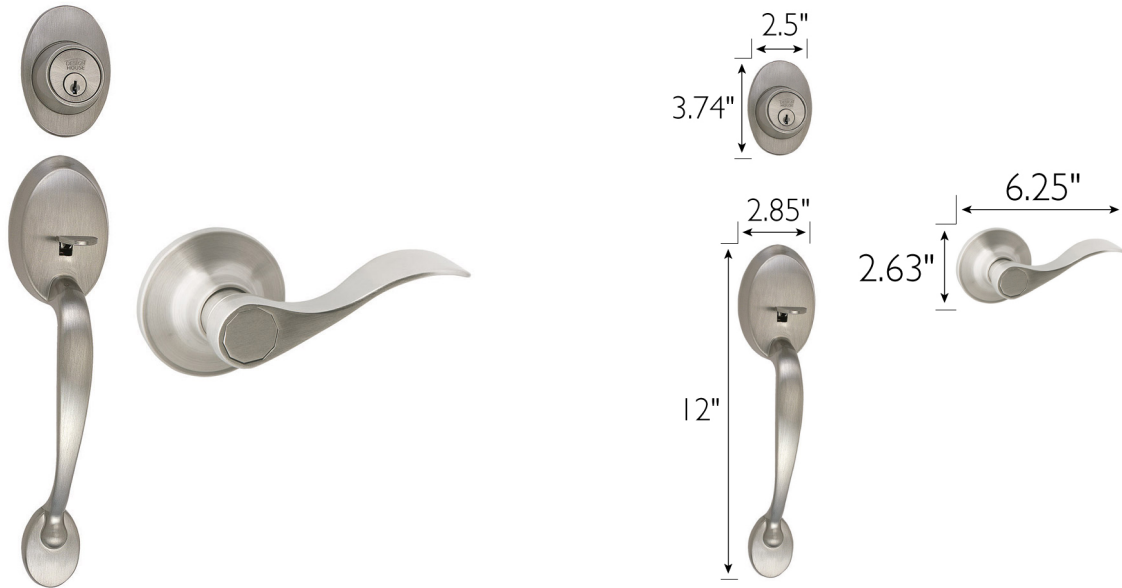

Coventry 2-Way Adjustable Entry Door Handle Set Satin Nickel

SPECIFICATIONS

MATERIAL CONSTRUCTION:	Brass	KEYWAY:	KW
LOCK FUNCTION:	Entry Handleset	REMOVABLE CORE:	No
DEADBOLT FUNCTION:	N/A	LATCH FACEPLATE I:	Round Corner
EXTERIOR MAX PROJECTION:	1.94"	LATCH BACKSET:	Adj; 2-3/8" - 2-3/4"
INTERIOR MAX PROJECTION:	1.94"	LATCH TYPE:	2 Way (fixed faceplate)
KOB VS. LEVER:	Lever	LATCHBOLT THROW DISTANCE:	0.5"
KNOB DIMENSIONS:	N/A	# PINS IN CYLINDER:	5
LEVER LENGTH:	3.67"	ANTI-BUMP PIN INSTALLED:	Yes
ROSE DIMENSIONS:	2.63" H x 2.63" W x 2.63" D	# KEYS INCLUDED:	2
ROSETTE / ESCUTCHEON SHAPE:	Round	SPINDLE TYPE:	Half-Moon
CROSS BORE:	2.13"	MOUNTING HARDWARE INCLUDED:	Yes
EDGE BORE:	1"	TOOLS NEEDED FOR INSTALLATION:	Phillips Screwdriver
HANDING:	Reversible	ASSEMBLED WEIGHT:	4.24 lbs.
REKEYABLE?:	Yes		