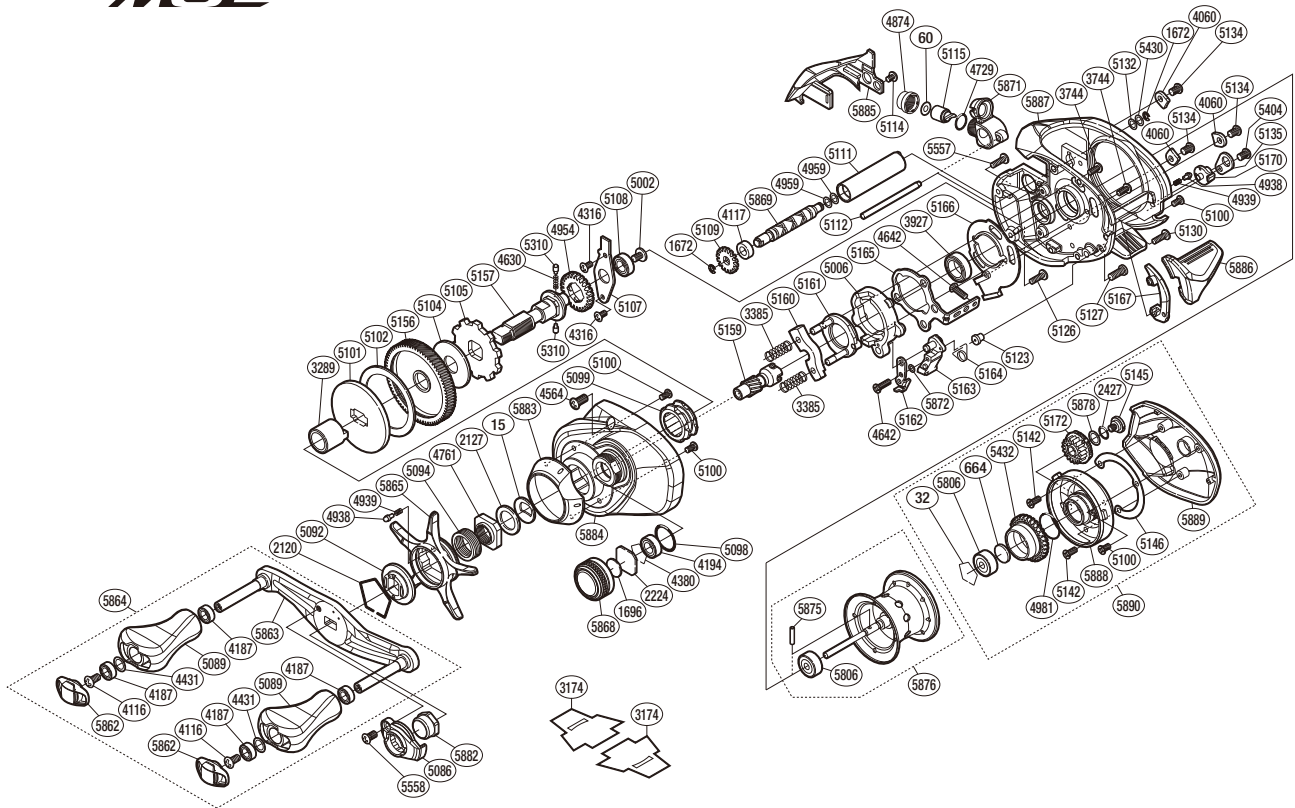

SHIMANO

ALDEBARAN MGL

ALD MGL-51

(51RL120051X)

#	Part No.	Description	#	Part No.	Description	#	Part No.	Description
0015	10D60	Drag Spring Washer	5089	10327	Handle Knob	5166	10BVV	Clutch Guard
0032	10GEW	Bearing Retainer	5092	10J1Z	Star Drag Click Plate	5167	10974	Clutch Bar Guide
0060	10CFW	Spacer	5094	10A78	Star Drag Spring	5170	10BAV	Side Plate Cam Lever
0664	1057S	Spacer B	5098	10LA9	O Ring	5172	10B1W	Br Dial
1672	105NC	E Lock	5099	10F35	Roller Clutch Bearing	5310	10HJG	Idle Gear Pin
1696	1089E	Cast Control Spacer	5100	1055J	Screw	5404	10DN7	Screw
2120	10KXV	Click Plate Retainer	5101	10D3U	Key Washer	5430	10GA0	Washer
2127	10J1N	Star Drag Spacer	5102	1071R	Drag Washer	5432	101S2	Brake Pipe Gear Assembly
2224	1085F	Spool Tension Spacer	5104	10D3Z	Drag Washer	5557	10LPJ	Screw
2427	108WS	O Ring	5105	10D72	Anti-Reverse Ratchet	5558	10R1Q	Screw
3289	10BN7	Roller Clutch Inner Tube	5107	109SZ	Drive Shaft Retainer	5806	10S37	Ball Bearing
3385	104BJ	Yoke Spring	5108	105BV	Ball Bearing	5862	10TNJ	Handle Knob Seal
3744	10LVH	Screw	5109	10FNX	Idle Gear	5863	100Q7	Handle Shank Assembly
3927	10EX8	Ball Bearing	5111	10NFW	Level Wind Guard	5864	10036	Handle Assembly
4060	108AT	Side Frame Plate	5112	10QSG	Stabilizer Bar	5865	10S3C	Star Drag
4116	103E9	Screw	5114	10MPF	Screw	5868	10S3A	Cast Control Cap
4117	10PXY	Bushing	5115	10FFU	Line Guide Pawl	5869	10048	Worm Shaft
4187	104VX	Ball Bearing	5123	10C44	Clutch Spring Holder	5871	100Q4	Line Guide Assembly
4194	105BP	Ball Bearing	5126	1055A	Screw	5872	1059U	Washer
4316	10MT2	Screw	5127	103DF	Screw	5875	10MCZ	Spool Clutch Pin
4380	1057X	Retainer	5130	1055C	Screw	5876	10ST6	Spool Assembly
4431	10G8G	Washer	5132	10GN1	Washer	5878	10191	Washer
4564	10LZD	Screw	5134	103H0	Screw	5882	10S39	Handle Nut
4630	10JDX	Idle Gear Spring	5135	10BGQ	Cam Lever Retainer	5883	10TMM	Clutch Button Attachment
4642	10PVS	Screw	5142	10559	Screw	5884	1008Y	Left Side Plate
4729	108WQ	O Ring	5145	10A6K	Screw	5885	10S38	Level Wind Protector
4761	10A0C	Star Drag Nut	5146	108AZ	Washer	5886	10TQU	Clutch Lever Assembly
4874	10FJB	Pawl Cap	5156	10CNV	Drive Gear	5887	100QF	Frame Assembly
4938	10B27	Click Pin	5157	105CF	Drive Shaft	5888	100KA	Brake Case Assembly
4939	10988	Click Spring	5159	10CS8	Pinion Gear	5889	10S36	Right Side Plate
4954	10J6W	Idle Gear	5160	10470	Yoke	5890	100Q3	Right Side Plate Assembly
4959	10GFJ	Washer	5161	10F40	Clutch Cam Retainer			
4981	10LA8	O Ring	5162	10459	Clutch Pawl			
5002	10PVU	Screw	5163	105ZQ	Clutch Pawl			
5006	10K0Y	Clutch Cam	5164	104CM	Clutch Pawl Spring			
5086	10Q5S	Handle Retainer	5165	10QLG	Clutch Plate			
						3174	10PBQ	Reel Seat Spacer (Accessory)
						4692	10LQ0	B-100 Oil (Accessory)