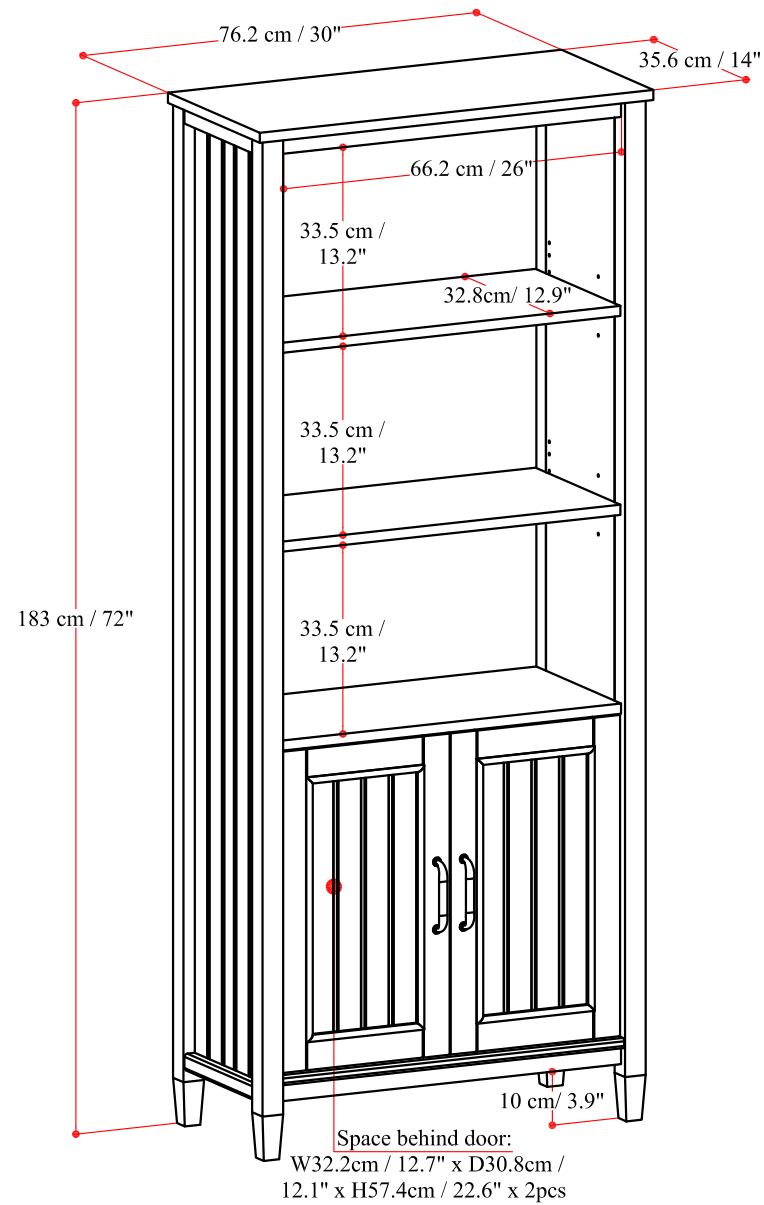

LEV BOOKCASE

Net Weight : 93.7 (lb)