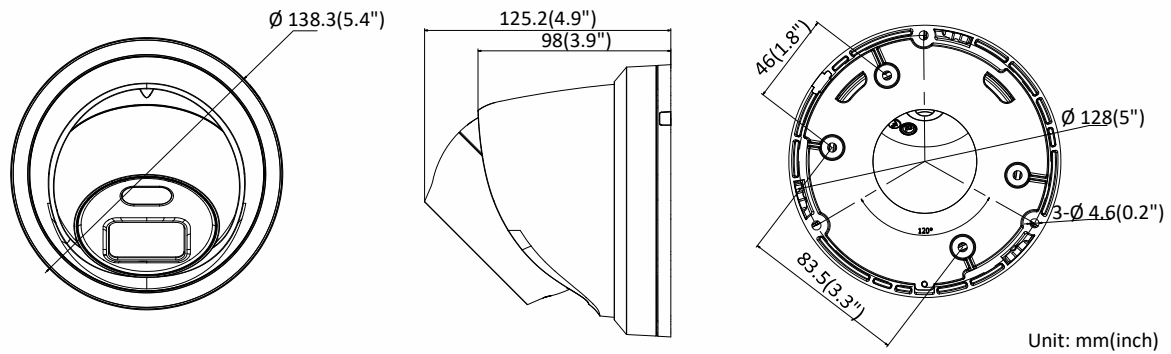

Audio Compression	G.711/G.722.1/G.726/MP2L2/PCM
Audio Bit Rate	64Kbps(G.711)/16Kbps(G.722.1)/16Kbps(G.726)/32-160Kbps(MP2L2)
Network	
Network Storage	Support micro SD/SDHC/SDXC card (128G) local storage, NAS (NFS,SMB/CIFS), ANR
Alarm Trigger	Motion detection, video tampering detection, network disconnected, IP address conflict, illegal login, HDD full, HDD error
Protocols	TCP/IP, ICMP, HTTP, HTTPS, FTP, DHCP, DNS, DDNS, RTP, RTSP, RTCP, PPPoE, NTP, UPnP, SMTP, SNMP, IGMP, 802.1X, QoS, IPv6, UDP, Bonjour
General Function	One-key reset, anti-flicker, three streams, heartbeat, mirror, password protection, privacy mask, watermark, IP address filter
Firmware Version	V5.5.82
API	ONVIF (PROFILE S, PROFILE G), ISAPI
Simultaneous Live View	Up to 6 channels
User/Host	Up to 32 users 3 levels: Administrator, Operator and User
Client	iVMS-4200, Hik-Connect, iVMS-4500, iVMS-5200
Web Browser	Plug-in required live view: IE8+, Chrome 41.0-44, Firefox 30.0-51, Safari 8.0-11 Plug-in free live view: Chrome 45.0+, Firefox 52.0+
Interface	
Communication Interface	1 RJ45 10M/100M self-adaptive Ethernet port
On-board Storage	Built-in micro SD/SDHC/SDXC slot, up to 128 GB
Reset Button	Yes
Audio (-U)	1 audio input (built-in mic), mono sound
General	
Operating Conditions	-30 °C to +60 °C (-22 °F to +140 °F), humidity 95% or less (non-condensing)
Power Supply	12 VDC ± 25%, 5.5 mm coaxial power plug PoE (802.3af, class 3)
Power Consumption	12 VDC, 0.5 A, max. 6 W PoE: (802.3af, 36 V to 57 V), 0.3 A to 0.1 A, max. 7.5 W
Visible Light Range	Up to 30m
Protection Level	-L model: IP67 -LU model: IP66
Material	Camera: Metal, trim ring: Plastic
Dimension	Camera: Φ 138.3 × 125.2 mm (Φ 5.4" × 4.9") With package: 170 × 170 × 150 mm (7" × 7" × 5.9")
Weight	Camera: 575 g (1.3 lb.) With package: 833 g (1.8 lb.)

Available Model

DS-2CD2327G1-L (4/6 mm), DS-2CD2327G1-LU (4/6 mm)

Dimension

Accessory

DS-1273ZJ-140
Wall Mount

DS-1271ZJ-140
Pendant Mount

DS-1280ZJ-DM21
Junction Box

Distributed by