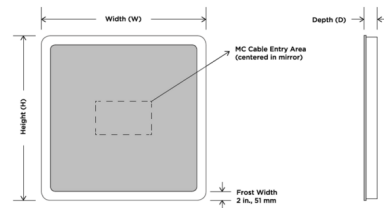

CLICK TO VIEW PRODUCT

Notes: