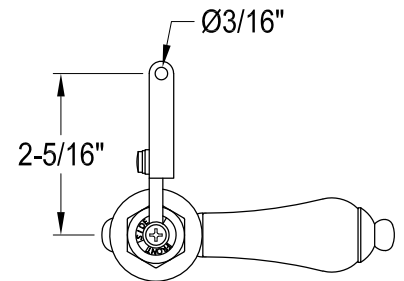

KTPKLD0,1,2,3,6,7,8

Universal Front or Side Mount Toilet Tank Lever

Side Mount

Front Mount