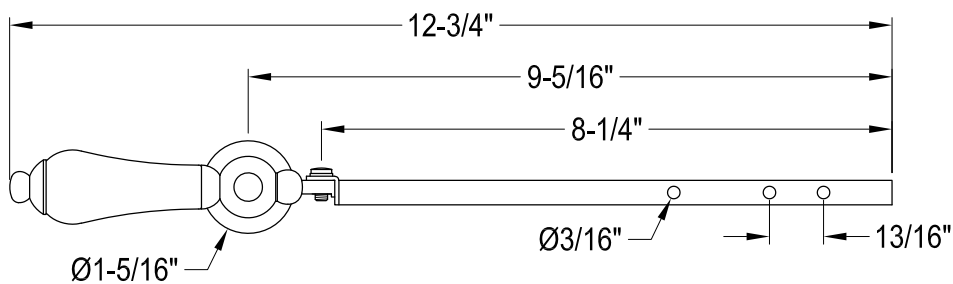

KTPKLD0,1,2,3,6,7,8

Universal Front or Side Mount Toilet Tank Lever

Side Mount

Front Mount