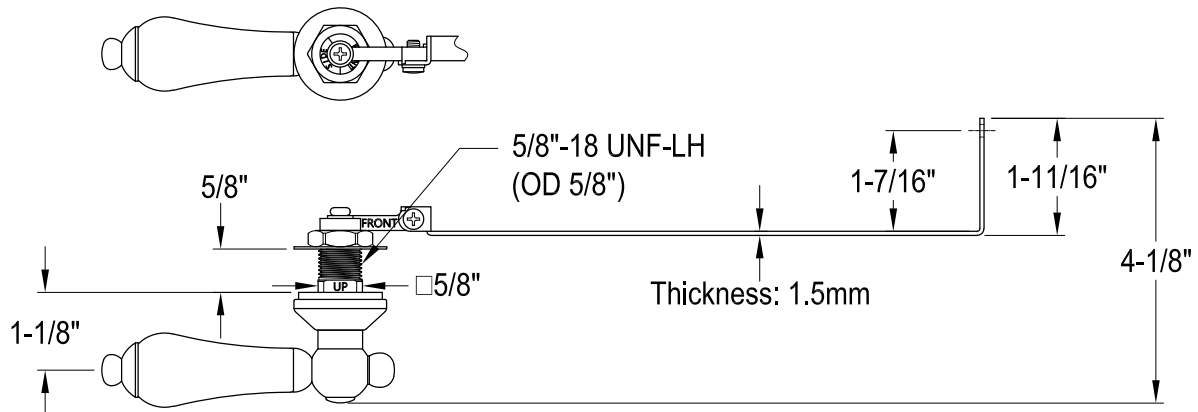

KTPKLD0,1,2,3,6,7,8

Universal Front or Side Mount Toilet Tank Lever

Side Mount

Front Mount