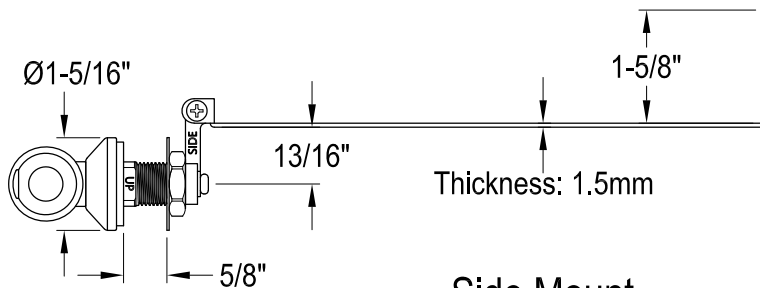

KTPKLD0,1,2,3,6,7,8

Universal Front or Side Mount Toilet Tank Lever

Side Mount

Front Mount