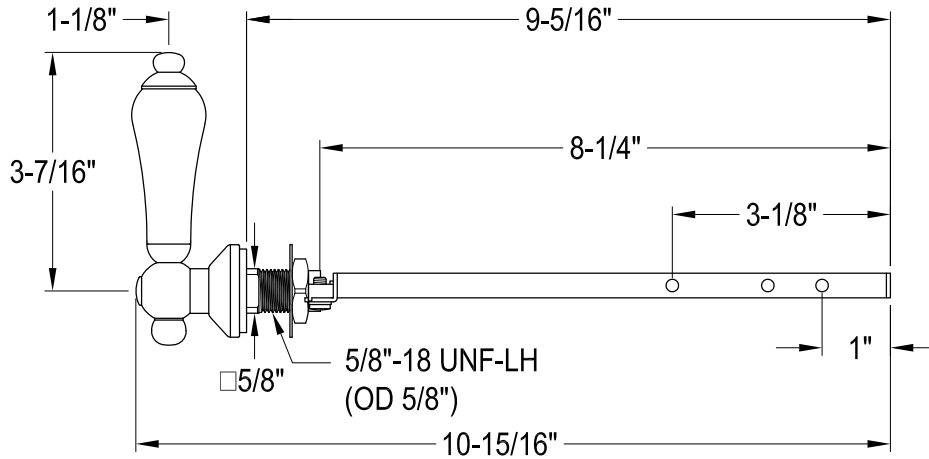

KTPKLD0,1,2,3,6,7,8

Universal Front or Side Mount Toilet Tank Lever

Side Mount

Front Mount