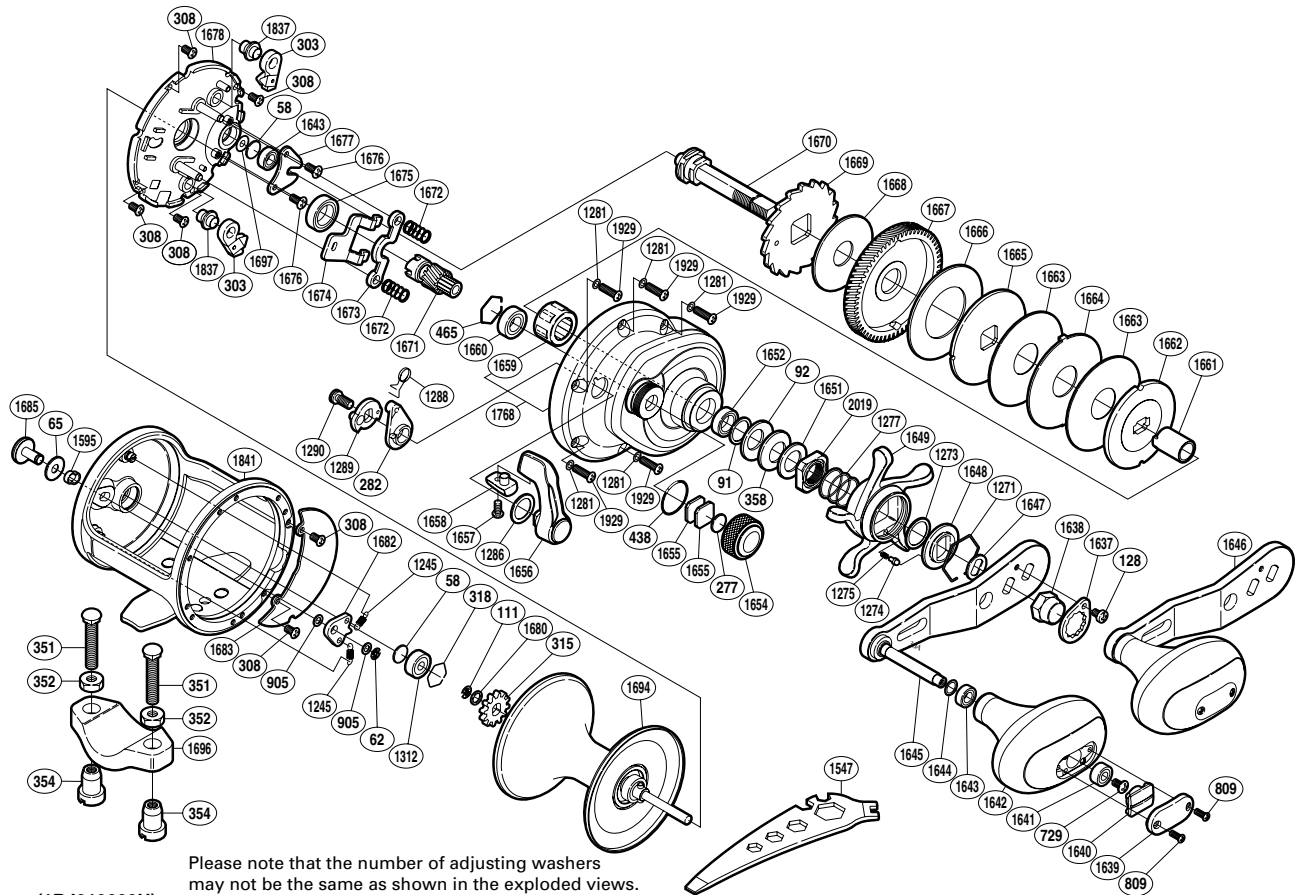

SHIMANO

TRINIDAD S A-RB

TN-30A

Please note that the number of adjusting washers may not be the same as shown in the exploded views. (Adjustment will vary with each individual product.)

(1RJ212030U)

Part No.	Description	Part No.	Description	Part No.	Description
TGT0058	Spacer B	TGT1312	Ball Bearing	TGT1667	Drive Gear
TGT0062	E Lock	TGT1595	Click Switch Cam	TGT1668	Drag Washer
TGT0065	Spacer	TGT1637	Handle Nut Plate	TGT1669	Anti-Reverse Ratchet
TGT0091	Washer	TGT1638	Handle Nut	TGT1670	Drive Shaft
TGT0092	Coned Disc Spring (8H)	TGT1639	Handle Knob I.D. Plate	TGT1671	Pinion Gear
TGT0111	E Lock	TGT1640	Handle Knob Seal	TGT1672	Yoke Spring
TGT0128	Screw	TGT1641	Ball Bearing	TGT1673	Yoke
TGT0277	Cast Control Spacer	TGT1642	Handle Knob	TGT1674	Clutch Plate
TGT0282	Eccentric Cam Bushing	TGT1643	Ball Bearing	TGT1675	Ball Bearing
TGT0303	Anti-Reverse Pawl	TGT1644	Washer	TGT1676	Screw
TGT0308	Screw	TGT1645	Handle Shank Assembly	TGT1677	Drive Shaft Retainer
TGT0315	Click Gear	TGT1646	Handle Assembly	TGT1678	Set Plate
TGT0318	Bearing Retainer	TGT1647	Drive Shaft Shield	TGT1680	Washer
TGT0358	Coned Disc Spring (8L)	TGT1648	Star Drag Click Plate	TGT1682	Click Pawl
TGT0438	O Ring	TGT1649	Star Drag	TGT1683	Set Plate Sticker
TGT0465	Bearing Retainer	TGT1651	Star Drag Spacer	TGT1685	Click Button
TGT0729	Screw	TGT1652	Ball Bearing	TGT1694	Spool Assembly
TGT0809	Screw	TGT1654	Cast Control Cap	TGT1697	Washer
TGT0905	Spacer	TGT1655	Cast Control Spacer	TGT1768	Right Side Plate
TGT1245	Click Pawl Spring	TGT1656	Clutch Lever	TGT1837	Anti-Reverse Pawl Shaft
TGT1271	Click Plate Retainer	TGT1657	Screw	TGT1841	One-Piece Frame
TGT1273	Washer	TGT1658	Clutch Lever Protector	TGT1929	Screw
TGT1274	Click Pin	TGT1659	Roller Clutch Bearing	TGT2019	Star Drag Nut
TGT1275	Click Spring	TGT1660	Ball Bearing		
TGT1277	Star Drag Spring	TGT1661	Roller Clutch Inner Tube	TGT0351	Rod Clamp Bolt (accessory)
TGT1281	Washer	TGT1662	Pressure Plate	TGT0352	Rod Clamp Nut B (accessory)
TGT1286	Smoother	TGT1663	Drag Washer	TGT0354	Rod Clamp Nut A (accessory)
TGT1288	Clutch Spring	TGT1664	Eared Washer	TGT1696	Rod Clamp (accessory)
TGT1289	Clutch Cam	TGT1665	Drag Washer		
TGT1290	Screw	TGT1666	Drag Washer	TGT1547	Wrench (accessory)