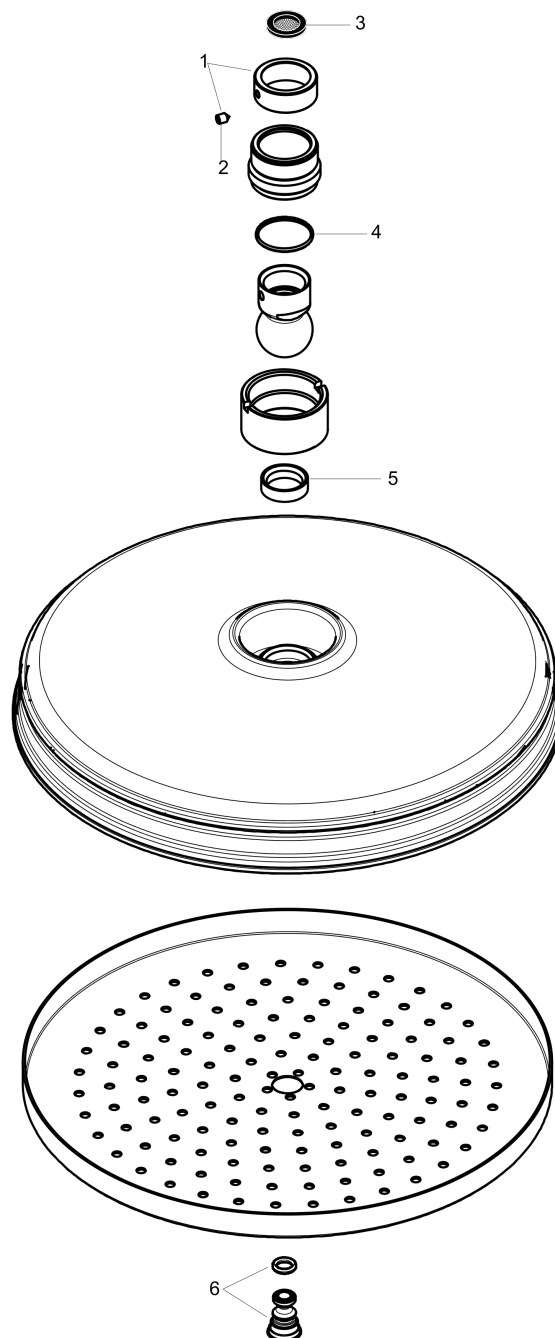

AXOR Montreux
Showerhead 240 1-Jet, 2.0 GPM
Finishes : **brushed nickel** Part no. : **28371821**

Description

Features

- Spray modes: Rain
- 140 no-clog spray channels
- Flow: 2.0 GPM (7.6 L/Min)
- Fully-finished matching spray face
- Spray face removable for cleaning

Technology

Product image

Scale drawing

AXOR Montreux
Showerhead 240 1-Jet, 2.0 GPM
Finishes : **brushed nickel** Part no. : **28371821**

Exploded drawing

Year of production: >01/18

AXOR Montreux
Showerhead 240 1-Jet, 2.0 GPM
 Finishes : **brushed nickel** Part no. : **28371821**

Spare parts list

Year of production: >01/18

Pos.	Description	Part no.	PC	PU
1	lock washer	98942000	0	1
2	hollow set screw M4x6	97767000	0	1
3	filter packing	94246000	0	1
4	lever collar	97536000	0	1
5	seal	97606000	0	1
6	air jet (Eco)	95795820	0	1