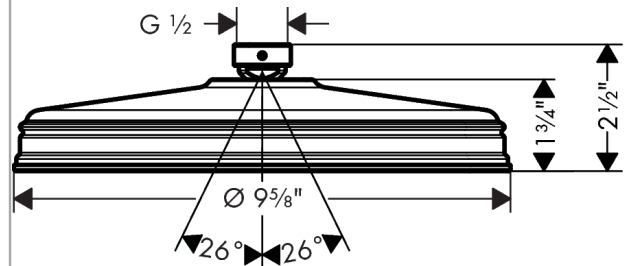

AXOR Montreux
Showerhead 240 1-Jet, 2.0 GPM
Finishes : **brushed nickel** Part no. : **28371821**

Description

Features

- Spray modes: Rain
- 140 no-clog spray channels
- Flow: 2.0 GPM (7.6 L/Min)
- Fully-finished matching spray face
- Spray face removable for cleaning

Technology

Product image

Scale drawing

AXOR Montreux
Showerhead 240 1-Jet, 2.0 GPM
Finishes : **brushed nickel** Part no. : **28371821**

Exploded drawing

Year of production: >01/18

AXOR Montreux
Showerhead 240 1-Jet, 2.0 GPM
 Finishes : **brushed nickel** Part no. : **28371821**