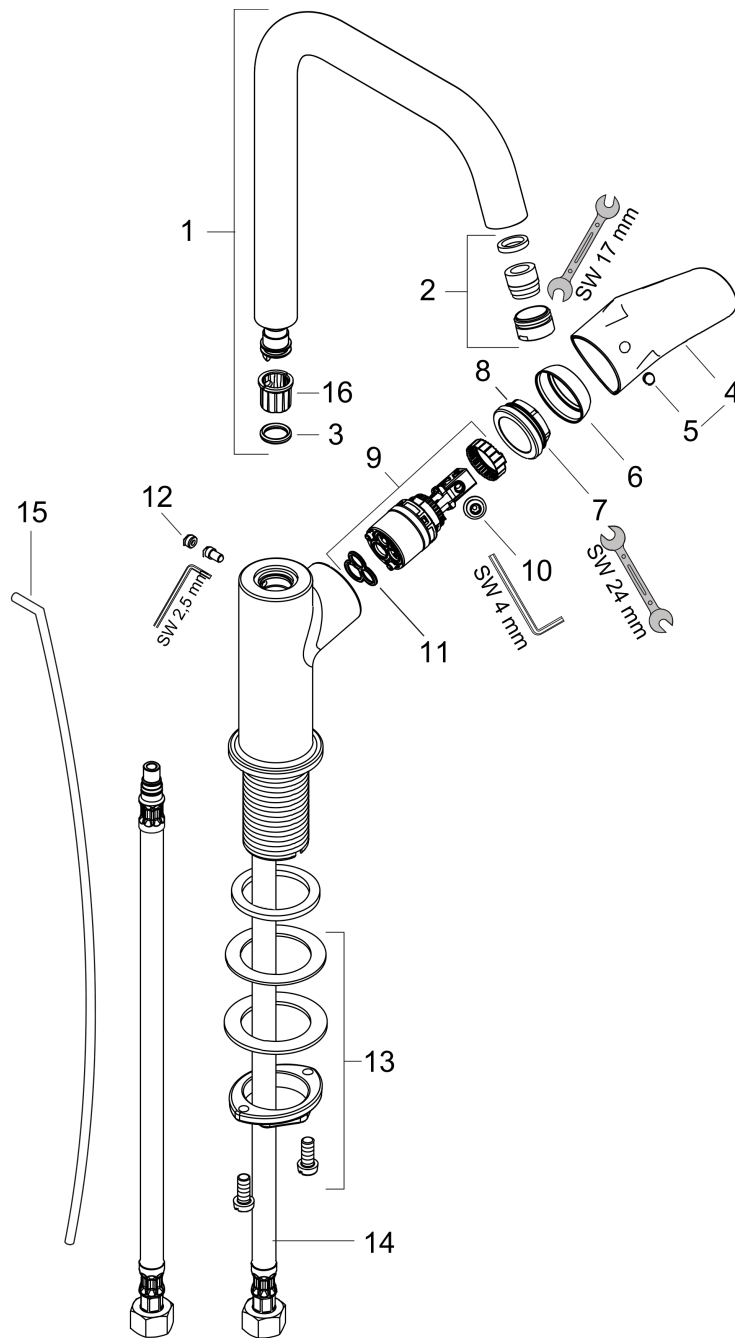

**Focus**

**Single-Hole Faucet 240 with Swivel Spout and Pop-Up Drain, 1.2 GPM**

Finishes : **brushed nickel** Part no. : **31609821**

**Description**

**Features**

- Swivel range 120°
- Aerated spray
- Flow: 1.2 GPM (4.5 L/Min)
- Ceramic cartridge
- Includes pop-up drain

**Item details**

List Price \$ 409.00

**Technology**

**Compliance**

**Product image**

**Scale drawing**

**Focus**

**Single-Hole Faucet 240 with Swivel Spout and Pop-Up Drain, 1.2 GPM**

Finishes : **brushed nickel** Part no. : **31609821**

**Exploded drawing**

Year of production: >07/16

**Focus****Single-Hole Faucet 240 with Swivel Spout and Pop-Up Drain, 1.2 GPM**Finishes : **brushed nickel** Part no. : **31609821****Spare parts list**

Year of production: &gt;07/16

Pos.	Description	Part no.	Price	PU
1	spout cpl.	95856820	-	1
2	aerator M18x1 (4,5 l/min)	92885820	-	1
3	O-ring 11x2	98127000	-	1
4	handle	95855820	-	1
5	screw cover	96338000	-	1
6	flange	95493820	-	1
7	nut	95178000	-	1
8	O-Ring 22x2	98185000	-	1
9	cartridge, assy	95973001	-	1
10	locking screw for handle	95140000	-	1
11	seal	98865000	-	1
12	screw cover	95181000	-	1
13	fixing set (Ø 32)	13961000	-	1
14	connection hose 18½" M8x0,75 3/8"	96321001	-	1
15	pull rod	96657820	-	1
16	lever collar	92849000	-	1