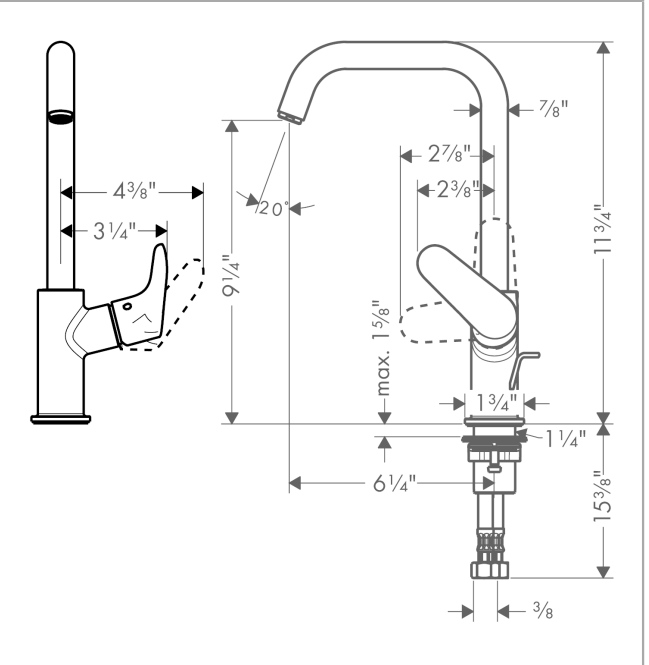

**Focus**

**Single-Hole Faucet 240 with Swivel Spout and Pop-Up Drain, 1.2 GPM**

Finishes : **brushed nickel** Part no. : **31609821**

**Description**

**Features**

- Swivel range 120°
- Aerated spray
- Flow: 1.2 GPM (4.5 L/Min)
- Ceramic cartridge
- Includes pop-up drain

**Item details**

List Price \$ 409.00

**Technology**

**Compliance**

**Product image**

**Scale drawing**

**Focus**

**Single-Hole Faucet 240 with Swivel Spout and Pop-Up Drain, 1.2 GPM**

Finishes : **brushed nickel** Part no. : **31609821**

**Exploded drawing**

Year of production: >07/16

**Focus****Single-Hole Faucet 240 with Swivel Spout and Pop-Up Drain, 1.2 GPM**Finishes : **brushed nickel** Part no. : **31609821****Spare parts list**

Year of production: &gt;07/16

Pos.	Description	Part no.	Price	PU
1	spout cpl.	95856820	-	1
2	aerator M18x1 (4,5 l/min)	92885820	-	1
3	O-ring 11x2	98127000	-	1
4	handle	95855820	-	1
5	screw cover	96338000	-	1
6	flange	95493820	-	1
7	nut	95178000	-	1
8	O-Ring 22x2	98185000	-	1
9	cartridge, assy	95973001	-	1
10	locking screw for handle	95140000	-	1
11	seal	98865000	-	1
12	screw cover	95181000	-	1
13	fixing set (Ø 32)	13961000	-	1
14	connection hose 18½" M8x0,75 3/8"	96321001	-	1
15	pull rod	96657820	-	1
16	lever collar	92849000	-	1