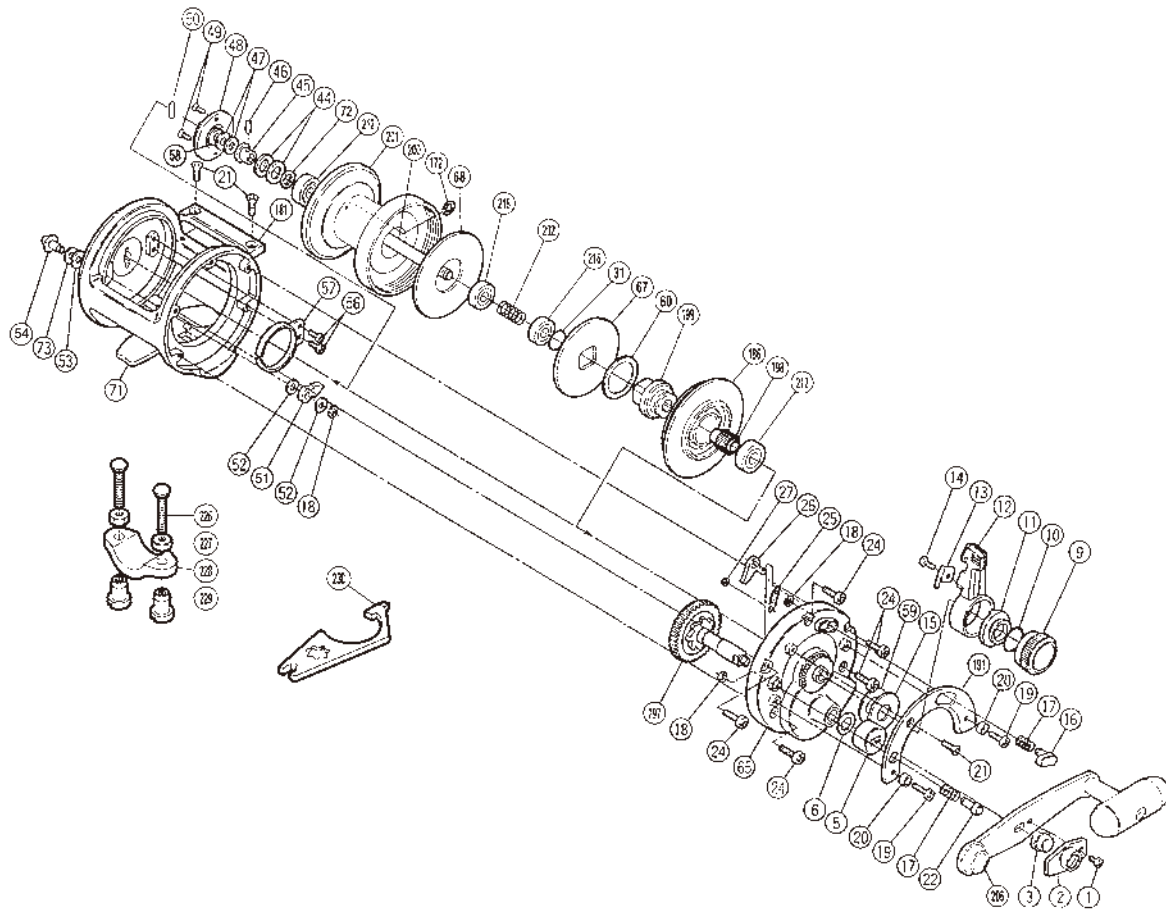

SHIMANO®

TLD  A-RB

TLD-15

Part No.	Description	Part No.	Description	Part No.	Description
TLD0001	Handle Lock Screw	TLD0027	Dog Spring Retainer	TLD0072	Pre-Load Washer A
TLD0002	Handle Lock	TLD0031	Seal Lock	TLD0073	Click Button Washer B
TLD0003	Handle Nut	TLD0044	Pre-Load Spring B	TLD0172	"C" Lock
TLD0005	Gear Shaft Shield	TLD0045	Pre-Load Body	TLD0181	Line Guard
TLD0006	Gear Shaft Thrust Washer	TLD0046	Cross Pin A	TLD0186	Cooling Shield
TLD0009	Pre-Program Dial	TLD0047	Spacer A	TLD0191	Lever Quadrant
TLD0010	Body "O" Seal	TLD0048	Click Gear	TLD0197	Main Gear
TLD0011	Lever Shaft Body	TLD0049	Click Gear Screw	TLD0198	Pinion Gear
TLD0012	Drag Control Lever	TLD0050	Cross Pin B	TLD0199	Pinion Guard
TLD0013	Lever Click Spring	TLD0051	Click Pawl	TLD0200	Main Shaft
TLD0014	Click Spring Screw	TLD0052	Click Pawl Washer	TLD0201	Spool
TLD0015	Lever Thrust Ring	TLD0053	Click Button Washer A	TLD0202	Pressure Release Spring
TLD0016	Strike Stop	TLD0054	Click Button	TLD0206	Handle
TLD0017	Pressure Spring	TLD0056	Click Spring Screw	TLD0212	Ball Bearing
TLD0018	"C" Lock	TLD0057	Click Spring	TLD0216	Ball Bearing
TLD0019	Quadrant Anchor Bolt	TLD0058	Spacer B		
TLD0020	Bolt Shield	TLD0059	Spacer	TLD0226	Rod Clamp Bolt (accessory)
TLD0021	Quadrant Screw	TLD0060	Pre-Load Spring A	TLD0227	Rod Clamp Nut (B) (accessory)
TLD0022	Free Spool Detent	TLD0065	Side Plate	TLD0228	Rod Clamp (accessory)
TLD0024	Side Plate Bolt	TLD0067	Drag Plate	TLD0229	Rod Clamp Nut (A) (accessory)
TLD0025	Dog Spring	TLD0068	Titanium Drag Washer		
TLD0026	Dog	TLD0071	One-Piece Body	TLD0230	Wrench (accessory)