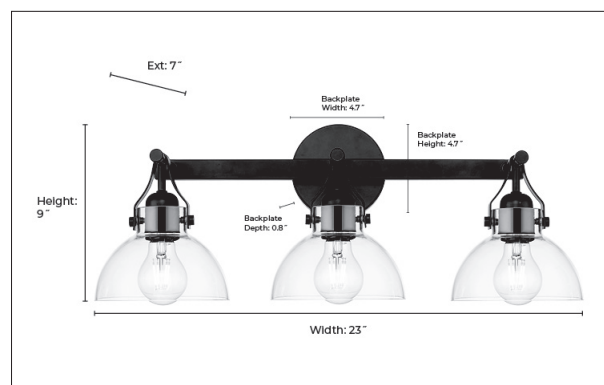

FINISH

MB - Matte Black

DIMENSIONS

Width 23"
Height 9"
Ext. 7"
Backplate Width 4.7"
Backplate Depth 0.8"
Backplate Height 4.7"
Weight 4.3 lbs

MATERIAL

Steel

GLASS

Clear

LAMPING

Bulbs 3-Medium
Bulb Base Medium (E26)
Watts per Bulb 60W
Voltage 120V
Total Wattage 180W
Bulbs Included No

CERTIFICATION

ETL Listed Damp Location

ITEM NUMBER

SKU 24103 MB

24103 MB

Millennium Lighting
105 Declaration Drive
McDonough, GA 30253
www.millenniumlighting.com