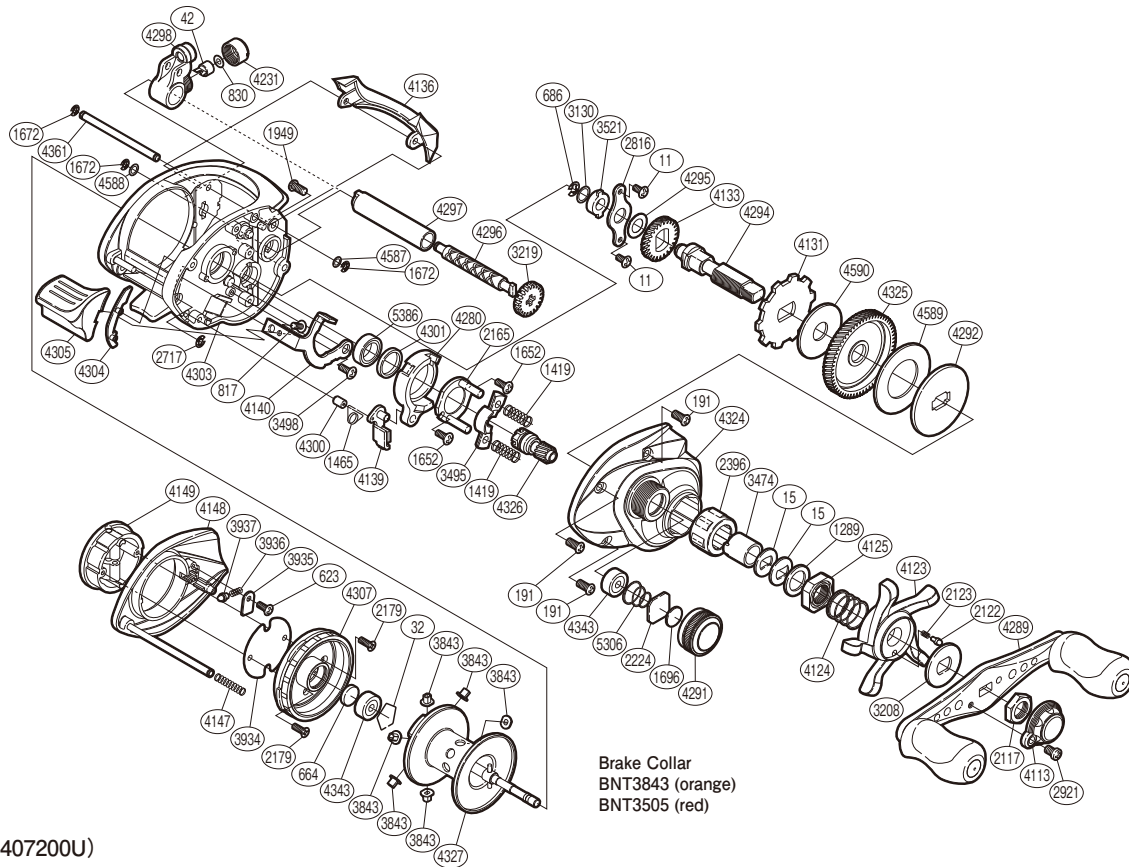

## CITICA

CI-200G7

(51RH407200U)

#	Part No.	Description	#	Part No.	Description	#	Part No.	Description
11	10MT0	Screw	3130	10HV5	Washer	4291	10JWU	Cast Control Cap
15	10D60	Drag Spring Washer	3208	10J22	Star Drag Click Plate	4292	10D3K	Key Washer
32	10GEW	Bearing Retainer	3219	10FP4	Idle Gear	4294	105CT	Drive Shaft
42	10FFZ	Line Guide Pawl	3474	10MAY	Roller Clutch Inner Tube	4295	10G4U	Washer
191	10MPT	Screw	3495	10P98	Yoke	4296	104ZM	Worm Shaft
623	103C0	Screw	3498	10MPC	Screw	4297	10NfZ	Level Wind Guard
664	1057S	Spacer B	3521	10MAM	Drive Shaft Bushing	4298	10NYY	Line Guide
686	105NK	E Lock	3843	10AH0	Brake Collar (Orange)	4300	10F20	Retractor Spring Collar
817	10MPW	Screw	3934	108F3	Brake Case Spacer	4301	10LT5	Bearing Bushing
830	10CFX	Spacer	3935	10KVL	Brake Spring Retainer	4303	10JNL	One-Piece Frame
1289	10J1L	Star Drag Spacer	3936	10B51	Click Spring	4304	1097E	Clutch Bar Guide
1419	104BM	Yoke Spring	3937	10B4Z	Click Pin	4305	10CGA	Quick-Fire II Clutch Bar
1465	10N1Z	Clutch Pawl Spring	4113	10Q62	Handle Retainer	4307	10FXP	Brake Case
1652	10LVE	Screw	4123	10AU5	Star Drag	4324	10PWU	Right Side Plate
1672	105NC	E Lock	4124	10A70	Star Drag Spring	4325	10CRK	Drive Gear
1696	10896	Cast Control Spacer	4125	10A07	Star Drag Nut	4326	10CUD	Pinion Gear
1949	10LSR	Screw	4131	10D74	Anti-Reverse Ratchet	4327	10L46	Spool Assembly
2117	10FSM	Handle Nut	4133	10J6Y	Idle Gear	4343	105C3	Ball Bearing
2122	10BT0	Click Pin	4136	10QGU	Level Wind Protector	4361	10QSK	Stabilizer Bar
2123	10BT2	Click Spring	4139	10MQN	Clutch Pawl	4587	10KF5	Washer
2165	10F66	Clutch Cam Retainer	4140	10QLH	Clutch Plate	4588	10FJZ	Washer
2179	10MKV	Screw	4147	10KNC	Damper Spring	4589	1071S	Drag Washer
2224	1085F	Spool Tension Spacer	4148	10D19	Left Side Plate	4590	10CHY	Drag Washer
2396	10F5C	Roller Clutch Bearing	4149	10FWZ	Turnkey Dial	5306	10TMT	Spool Tension Spring
2717	105NB	E Lock	4231	10FJW	Pawl Cap	5386	10EX6	Ball Bearing
2816	109T6	Drive Shaft Retainer	4280	10K12	Clutch Cam			
2921	10LZ1	Screw	4289	10CF9	Handle Assembly	3505	10CP7	Brake Collar (Red) (accessory)