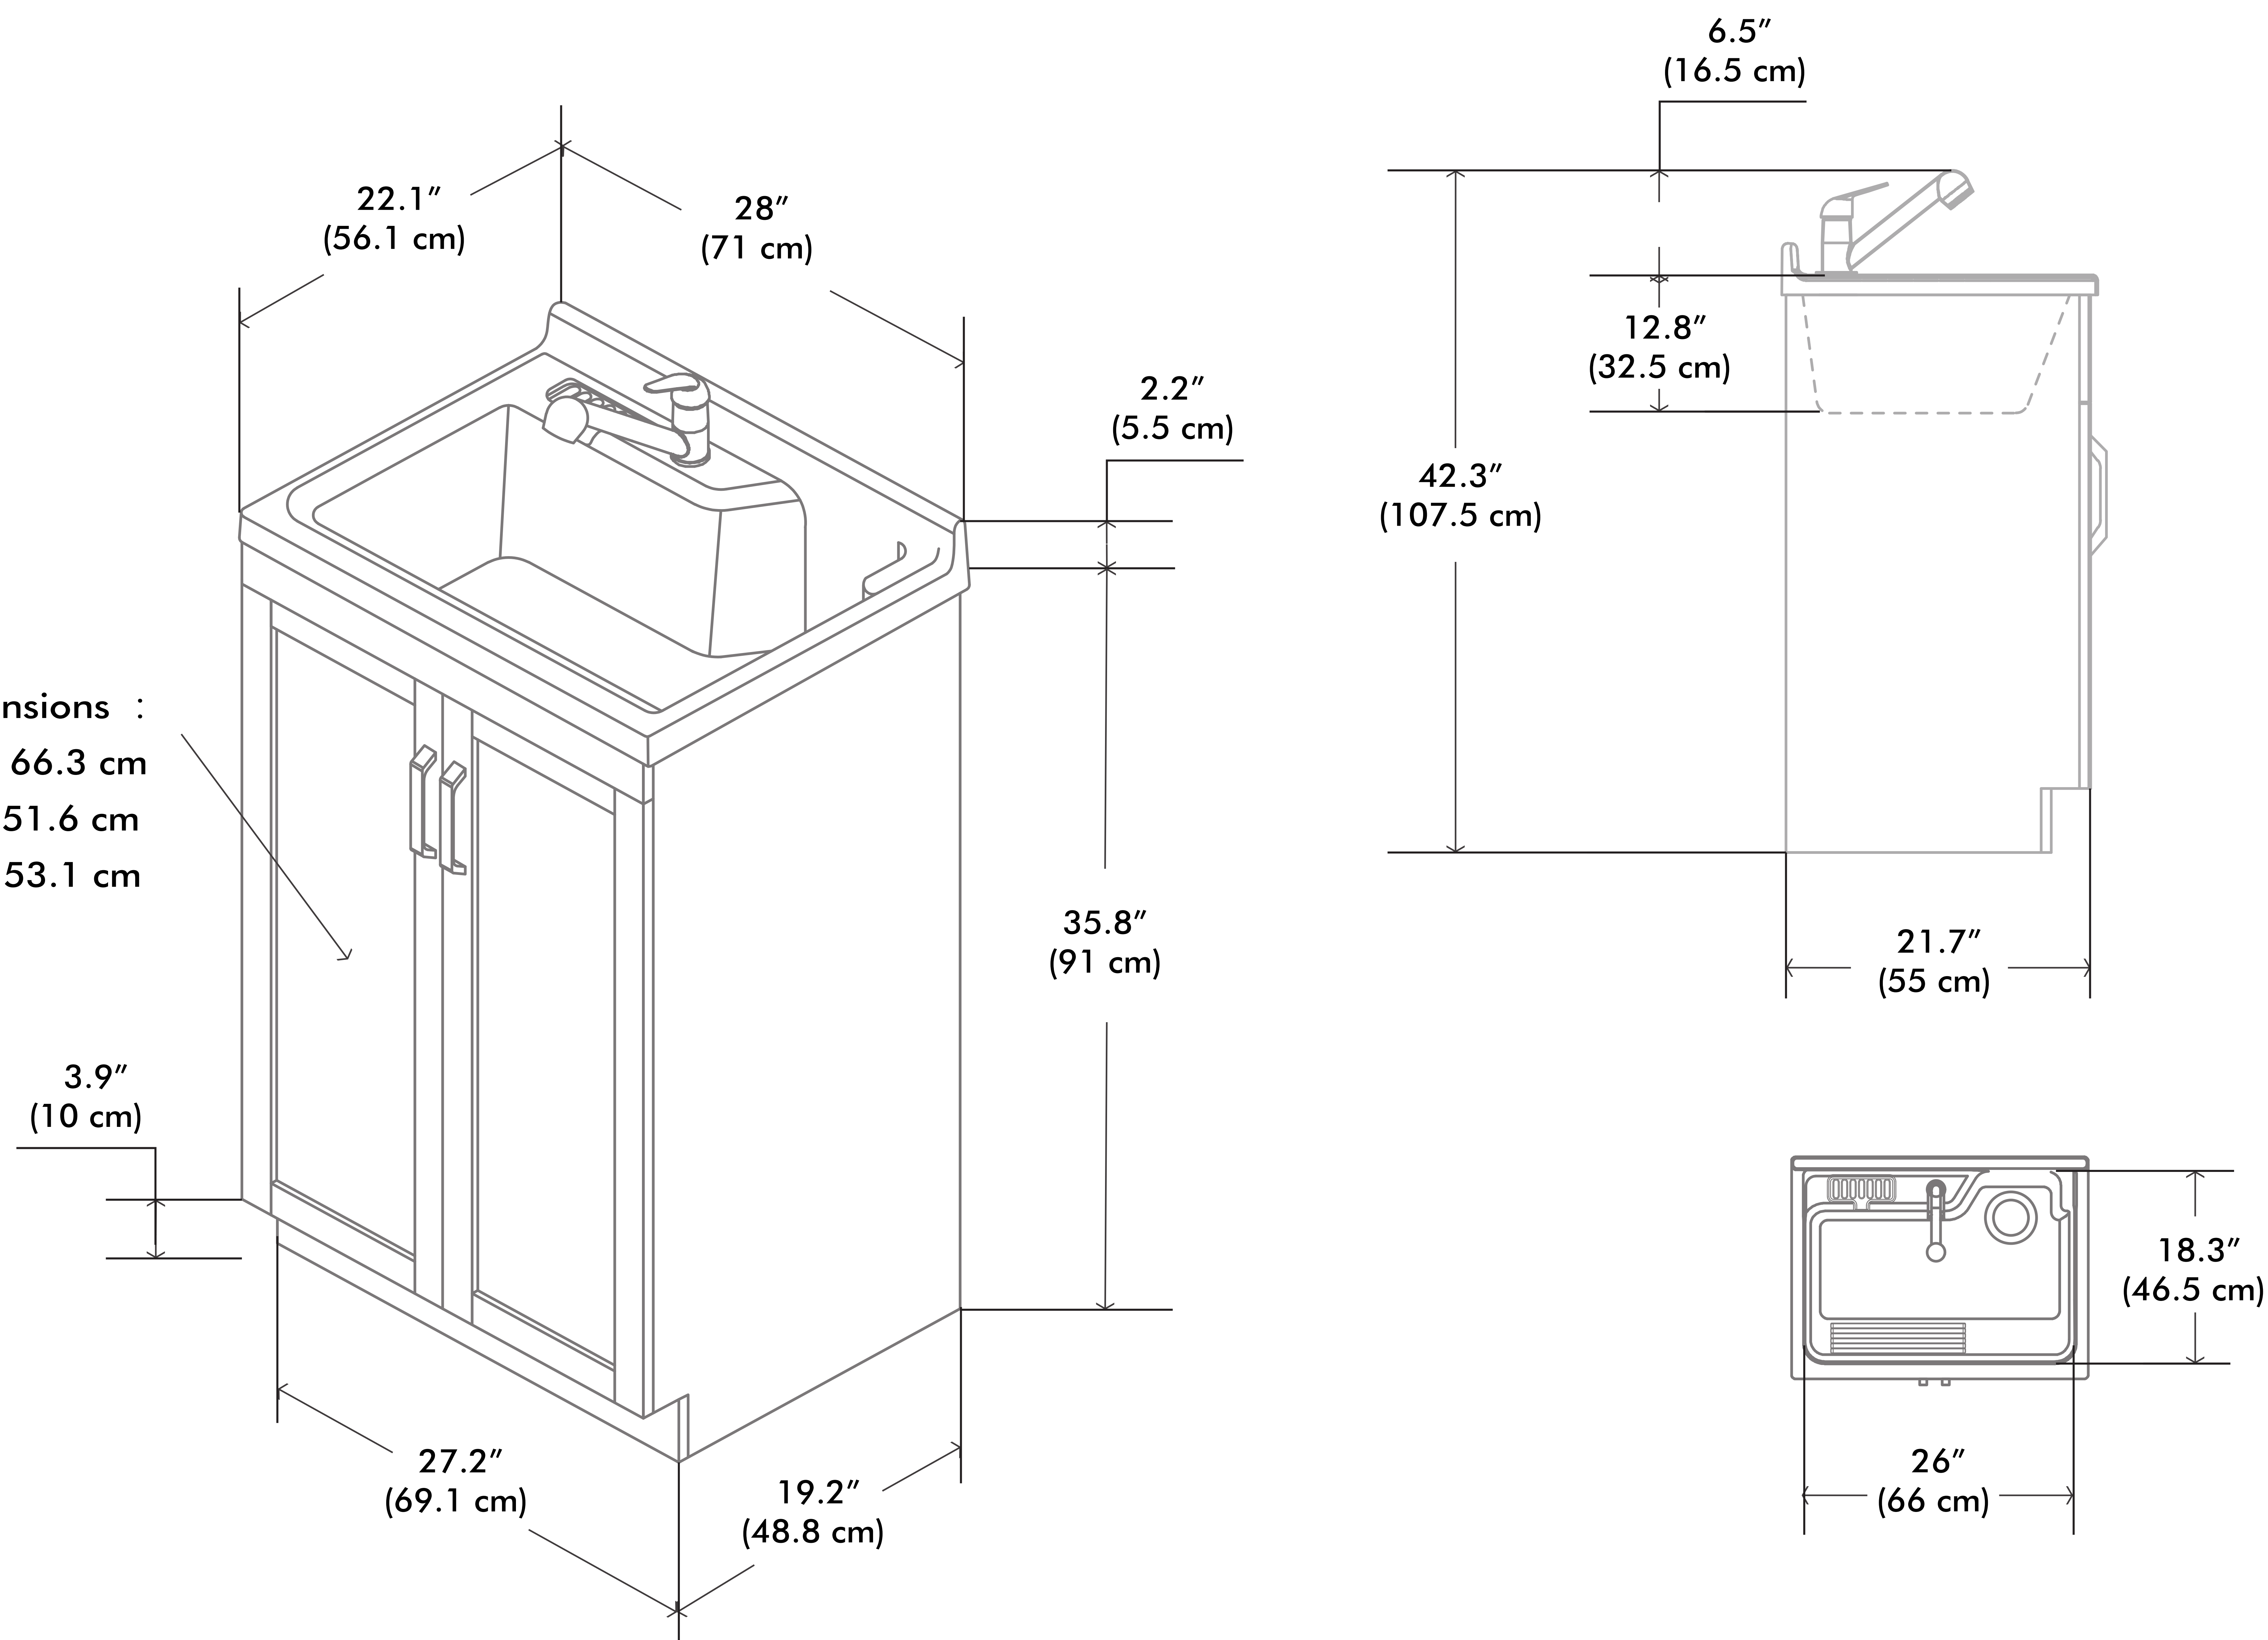

## 28 inch Laundry Cabinet with Faucet and ABS Sink

Inner dimensions :

**W** - 26.1" / 66.3 cm

**D** - 20.3" / 51.6 cm

**H** - 20.9" / 53.1 cm

**Net weight: 69 lbs / 31.3 Kgs**