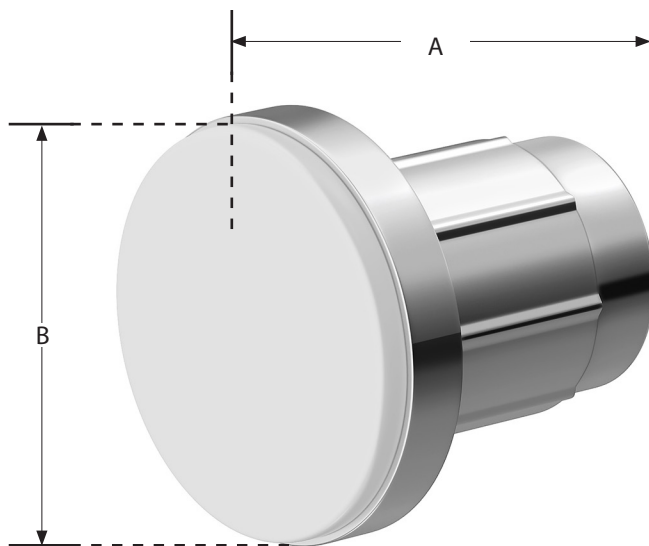

## PART NO. S02150

### CHROME PLATED PLASTIC JIFFY SHOWER ROD FLANGES, 1 PAIR

- Chrome Plated finish
- Constructed of plastic
- Flanges fit 1" OD shower rod
- Includes two flanges

Part No.	A	B - OD
S02150	2.36"	1.14"