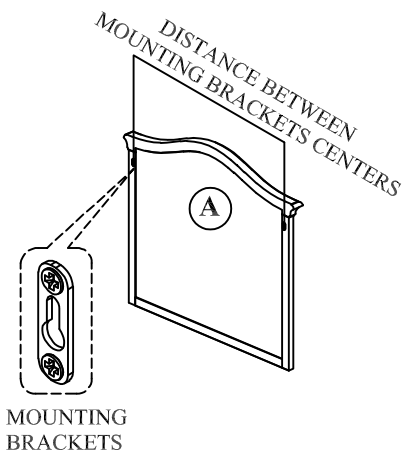

ELLA MIRROR ASSEMBLY INSTRUCTIONS

BOX #1:

- A . MIRROR 1PC
- B . MIRROR SUPPORTS 2 PCS

BOX #2:

- C . DRESSER 1 PC
- * SOLD SEPARATELY

HARDWARE PACKED IN BOX #1:

No	Description	Image	Qty.
1	ALLEN BOLT (6x40mm)		8 PCS
2	SPRING WASHER (M6)		8 PCS
3	FLAT WASHER (M6)		8 PCS
4	WOOD SCREW (4x40mm)		2 PCS
5	ALLEN KEY (M4)		1 PC

OPTION 1: DRESSER MOUNTING

STEP #1:

STEP #2:

STEP #3:

OPTION 2: WALL MOUNTING

STEP #1:

STEP #2:

STEP #3: