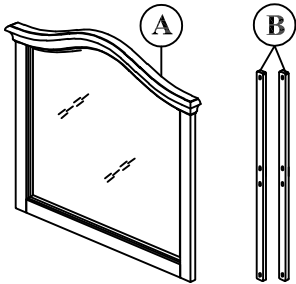

ELLA MIRROR ASSEMBLY INSTRUCTIONS

BOX #1:

- A . MIRROR 1PC
- B . MIRROR SUPPORTS 2 PCS

BOX #2:

- C . DRESSER 1 PC
- * SOLD SEPARATELY

HARDWARE PACKED IN BOX #1:

No	Description	Image	Qty.
1	ALLEN BOLT (6x40mm)		8 PCS
2	SPRING WASHER (M6)		8 PCS
3	FLAT WASHER (M6)		8 PCS
4	WOOD SCREW (4x40mm)		2 PCS
5	ALLEN KEY (M4)		1 PC

OPTION 1: DRESSER MOUNTING

STEP #1:

STEP #2:

STEP #3:

OPTION 2: WALL MOUNTING

STEP #1:

STEP #2:

STEP #3: