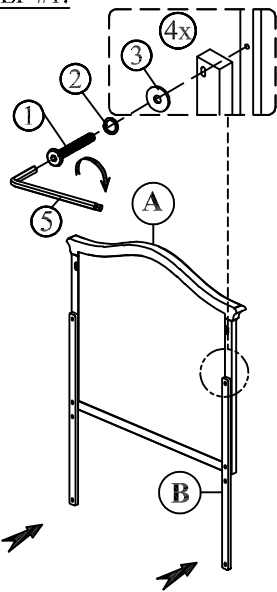

ELLA MIRROR ASSEMBLY INSTRUCTIONS

BOX #1:

- A . MIRROR 1PC
- B . MIRROR SUPPORTS 2 PCS

BOX #2:

- C . DRESSER 1 PC
- * SOLD SEPARATELY

HARDWARE PACKED IN BOX #1:

No	Description	Image	Qty.
1	ALLEN BOLT (6x40mm)		8 PCS
2	SPRING WASHER (M6)		8 PCS
3	FLAT WASHER (M6)		8 PCS
4	WOOD SCREW (4x40mm)		2 PCS
5	ALLEN KEY (M4)		1 PC

OPTION 1: DRESSER MOUNTING

STEP #1:

STEP #2:

STEP #3:

OPTION 2: WALL MOUNTING

STEP #1:

STEP #2:

STEP #3: