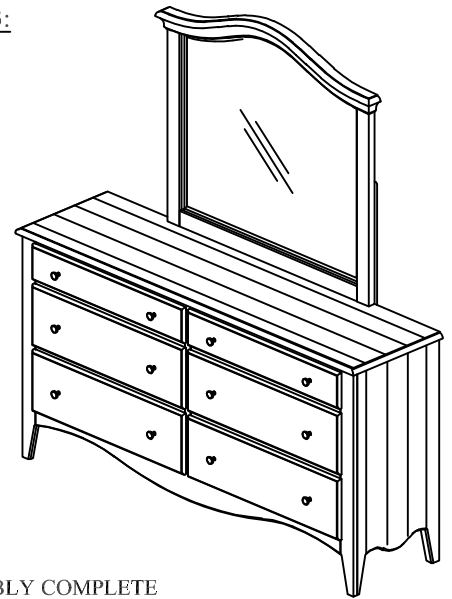

ELLA MIRROR ASSEMBLY INSTRUCTIONS

BOX #1:

- A . MIRROR 1PC
- B . MIRROR SUPPORTS 2 PCS

BOX #2:

- C . DRESSER 1 PC
- * SOLD SEPARATELY

HARDWARE PACKED IN BOX #1:

No	Description	Image	Qty.
1	ALLEN BOLT (6x40mm)		8 PCS
2	SPRING WASHER (M6)		8 PCS
3	FLAT WASHER (M6)		8 PCS
4	WOOD SCREW (4x40mm)		2 PCS
5	ALLEN KEY (M4)		1 PC

OPTION 1: DRESSER MOUNTING

STEP #1:

STEP #2:

STEP #3:

OPTION 2: WALL MOUNTING

STEP #1:

STEP #2:

STEP #3: