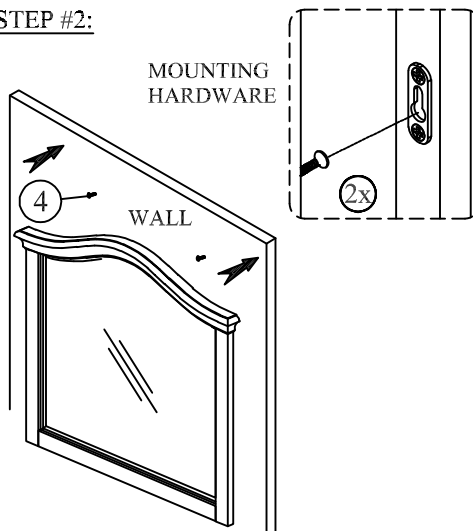

ELLA MIRROR ASSEMBLY INSTRUCTIONS

BOX #1:

- A . MIRROR 1PC
- B . MIRROR SUPPORTS 2 PCS

BOX #2:

- C . DRESSER 1 PC
- * SOLD SEPARATELY

HARDWARE PACKED IN BOX #1:

No	Description	Image	Qty.
1	ALLEN BOLT (6x40mm)		8 PCS
2	SPRING WASHER (M6)		8 PCS
3	FLAT WASHER (M6)		8 PCS
4	WOOD SCREW (4x40mm)		2 PCS
5	ALLEN KEY (M4)		1 PC

OPTION 1: DRESSER MOUNTING

STEP #1:

STEP #2:

STEP #3:

OPTION 2: WALL MOUNTING

STEP #1:

STEP #2:

STEP #3: