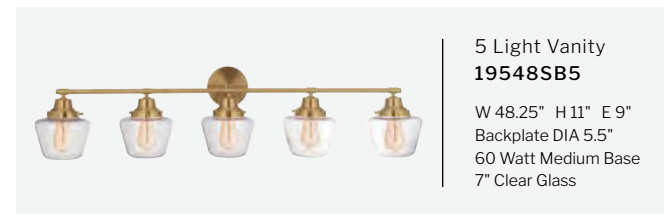

W 38" H 11" E 9"
Backplate DIA 5.5"
60 Watt Medium Base
7" Clear Glass