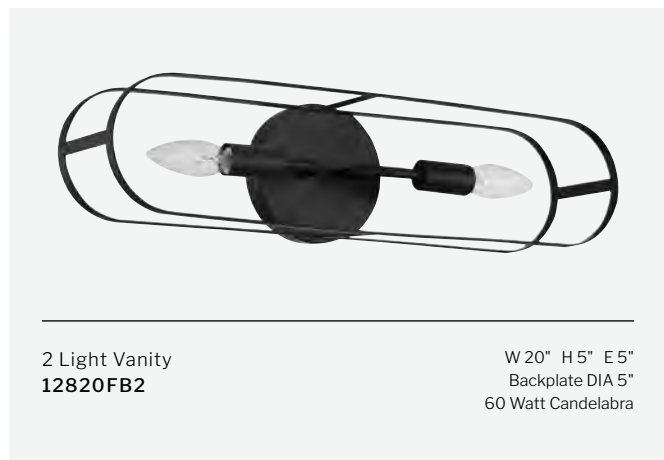

**LED Wall Sconce
54960-FB-LED**
W 5" H 10.25" E 3.5"
Backplate W 4.75" H 9.75"
20.6 Watt Dimmable LED
3000K, 750 Lumens

**LED Wall Sconce
54960-BNK-LED**
W 5" H 10.25" E 3.5"
Backplate W 4.75" H 9.75"
20.6 Watt Dimmable LED
3000K, 750 Lumens

FEATURES

- Frosted Lens Cover
- Horizontal or Vertical Wall Mount
- ADA Compliant
- Indoor Rated

FINISHES

**LED Wall Sconce
54960-SB-LED**
W 5" H 10.25" E 3.5"
Backplate W 4.75" H 9.75"
20.6 Watt Dimmable LED
3000K, 750 Lumens

**2 Light Vanity
12820SB2**

W 20" H 5" E 5"
Backplate DIA 5"
60 Watt Candelabra

**2 Light Vanity
12820FB2**

W 20" H 5" E 5"
Backplate DIA 5"
60 Watt Candelabra

FEATURES

- Horizontal or Vertical Vanity Wall Mount
- Up or Down Sconce Wall Mount
- Damp Rated

FINISHES

**2 Light Wall Sconce
12806BNK2**
W 6" H 12.5" E 5"
Backplate DIA 5.75"
60 Watt Candelabra

**3 Light Vanity
19528SB3**

W 27.75" H 11" E 9"
Backplate DIA 5.5"
60 Watt Medium Base
7" Clear Glass

FEATURES