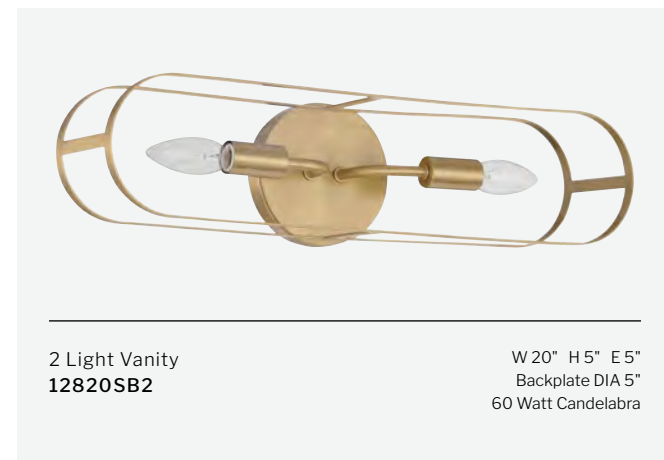

**LED Wall Sconce
54960-FB-LED**
W 5" H 10.25" E 3.5"
Backplate W 4.75" H 9.75"
20.6 Watt Dimmable LED
3000K, 750 Lumens

**LED Wall Sconce
54960-BNK-LED**
W 5" H 10.25" E 3.5"
Backplate W 4.75" H 9.75"
20.6 Watt Dimmable LED
3000K, 750 Lumens

FEATURES

- Frosted Lens Cover
- Horizontal or Vertical Wall Mount
- ADA Compliant
- Indoor Rated

FINISHES

**LED Wall Sconce
54960-SB-LED**
W 5" H 10.25" E 3.5"
Backplate W 4.75" H 9.75"
20.6 Watt Dimmable LED
3000K, 750 Lumens

**2 Light Vanity
12820SB2**

W 20" H 5" E 5"
Backplate DIA 5"
60 Watt Candelabra

**2 Light Vanity
12820FB2**

W 20" H 5" E 5"
Backplate DIA 5"
60 Watt Candelabra

FEATURES

- Horizontal or Vertical Vanity Wall Mount
- Up or Down Sconce Wall Mount
- Damp Rated

FINISHES

**2 Light Wall Sconce
12806BNK2**
W 6" H 12.5" E 5"
Backplate DIA 5.75"
60 Watt Candelabra

**3 Light Vanity
19528SB3**

W 27.75" H 11" E 9"
Backplate DIA 5.5"
60 Watt Medium Base
7" Clear Glass

FEATURES