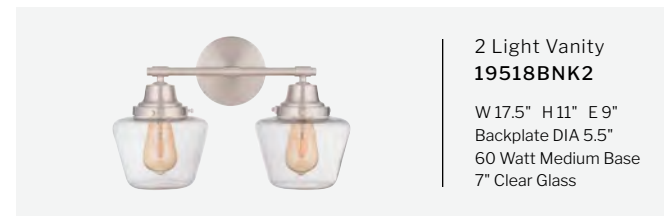

FEATURES

- Frosted Lens Cover
- Horizontal or Vertical Wall Mount
- ADA Compliant
- Indoor Rated

FINISHES

**LED Wall Sconce
54960-SB-LED**
W 5" H 10.25" E 3.5"
Backplate W 4.75" H 9.75"
20.6 Watt Dimmable LED
3000K, 750 Lumens

**2 Light Vanity
12820SB2**

W 20" H 5" E 5"
Backplate DIA 5"
60 Watt Candelabra

**2 Light Vanity
12820FB2**

W 20" H 5" E 5"
Backplate DIA 5"
60 Watt Candelabra

FEATURES

- Horizontal or Vertical Vanity Wall Mount
- Up or Down Sconce Wall Mount
- Damp Rated

FINISHES

**2 Light Wall Sconce
12806BNK2**
W 6" H 12.5" E 5"
Backplate DIA 5.75"
60 Watt Candelabra

**3 Light Vanity
19528SB3**

W 27.75" H 11" E 9"
Backplate DIA 5.5"
60 Watt Medium Base
7" Clear Glass

FEATURES

- Clear Glass
- Up or Down Wall Mount
- Damp Rated

FINISHES

**1 Light Wall Sconce
19507FB1**
W 7" H 11" E 9"
Backplate DIA 5.5"
60 Watt Medium Base
7" Clear Glass

**2 Light Vanity
19518BNK2**

W 17.5" H 11" E 9"
Backplate DIA 5.5"
60 Watt Medium Base
7" Clear Glass