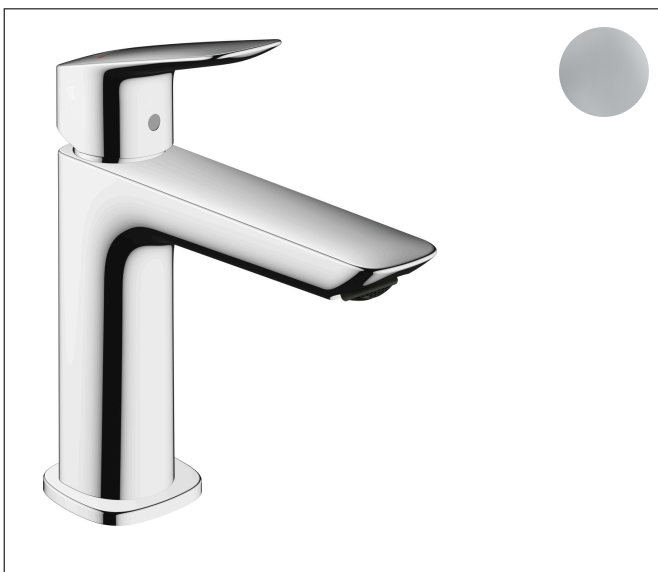

Brand hansgrohe
 Art. Name **Logis** Single-Hole Faucet 110 with Pop-Up Drain, 1.2 GPM
 Art. Nr. 71253001
 Surface chrome
 Pos. 1

Product Picture

Features

- Spray modes: Aerated spray
- Flow: 1.2 GPM (4.5 L/Min)
- Ceramic cartridge
- Does not include: Pop-up assembly

Drawing

Technology