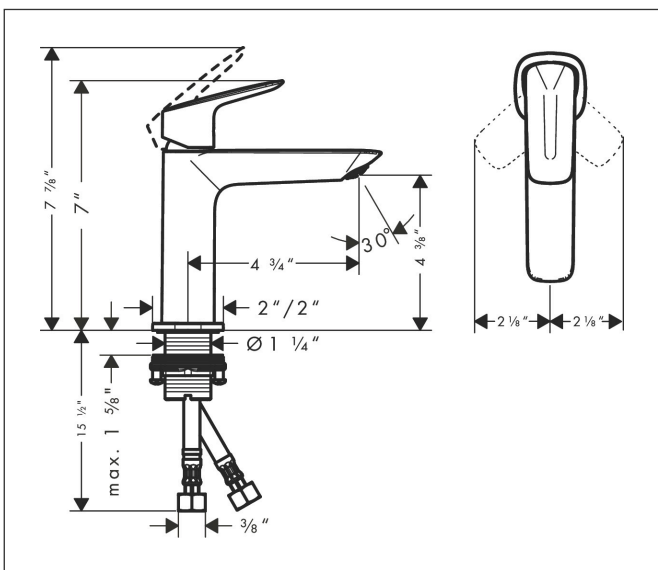

Brand hansgrohe
 Art. Name **Logis** Single-Hole Faucet 110 with Pop-Up Drain, 1.2 GPM
 Art. Nr. 71253001
 Surface chrome
 Pos. 1

Product Picture

Features

- Spray modes: Aerated spray
- Flow: 1.2 GPM (4.5 L/Min)
- Ceramic cartridge
- Does not include: Pop-up assembly

Drawing

Technology