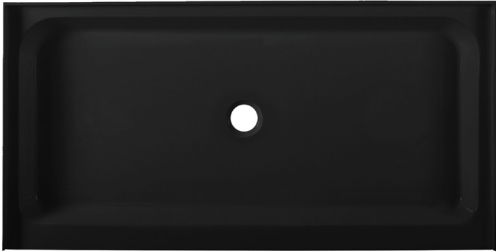

## Shower Base

#### Features:

- Easy-to-clean, high-gloss finish
- Fiberglass reinforced acrylic
- 3-Sided integral flange
- Center drain
- Slip-resistant surface

#### Colors & Finishes:

- White: SM-SB518
- Biscuit: SM-SB518V
- Grey: SM-SB518E
- Black: SM-SB533