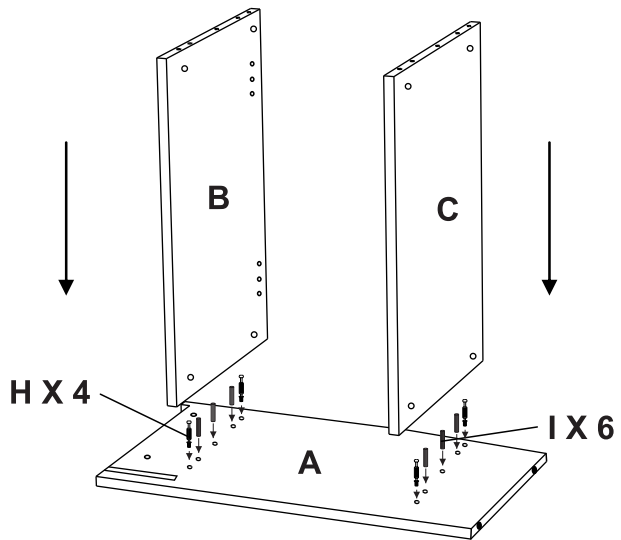

STEP:- 1

STEP:- 2

STEP:- 3

STEP:- 4