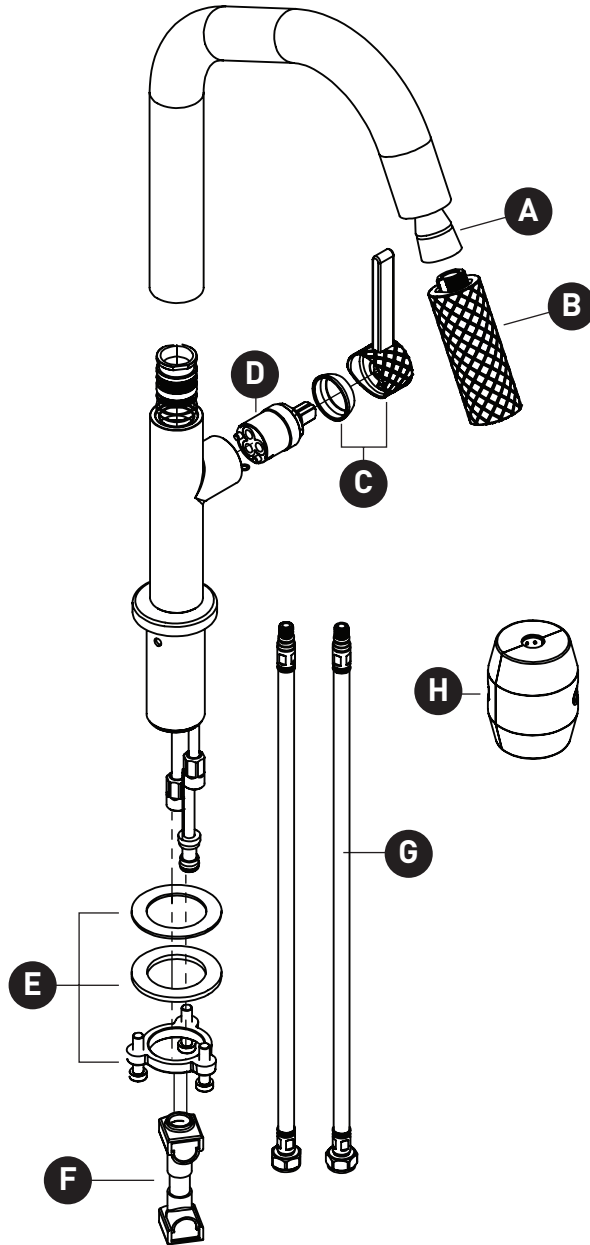

ORDER BY PART NUMBER

## ILLUSTRATED PARTS

### TE56D1

Tenerife™ Pull-Down Kitchen Faucet With U-Spout

| ID | Kit Number | Finish    |
|----|------------|-----------|
| A  | R9451584   | N/A       |
| B  | R945371*   | See below |
| C  | R9404277*  | See below |
| D  | R94261914  | N/A       |
| E  | R935514    | N/A       |
| F  | R942539    | N/A       |
| G  | R935515    | N/A       |
| H  | R9482210   | N/A       |