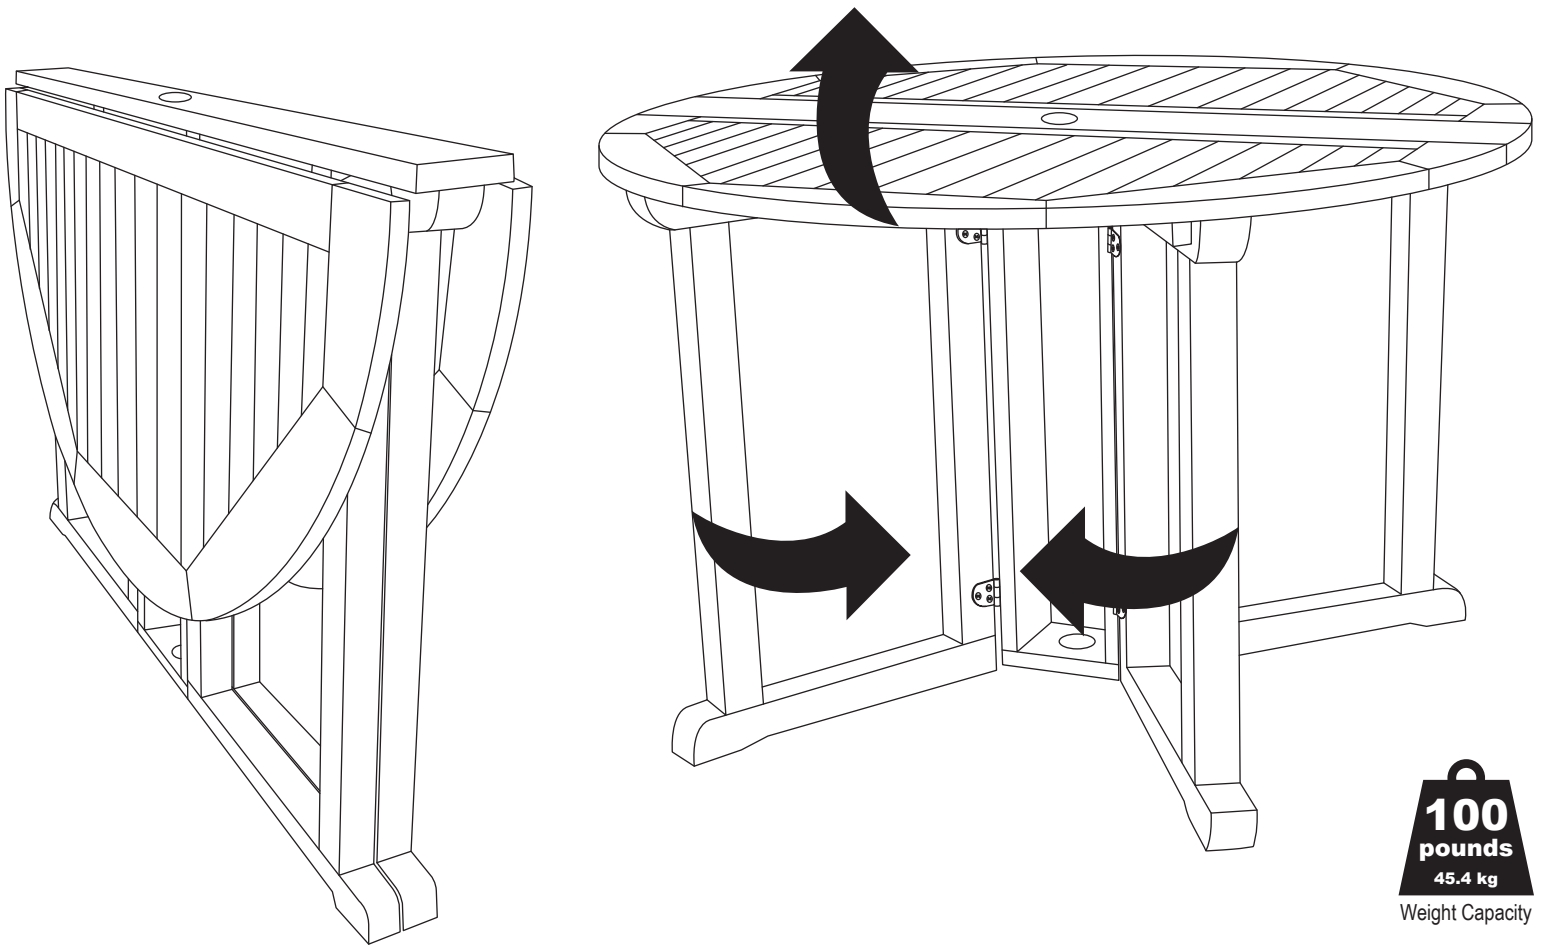

# FOLDING GATELEG PATIO TABLE LAM-772

Review all information carefully before using this product. Save this manual for future reference.

To set up the table, lift each side of the tabletop and swing the legs outward, as shown. Ensure the legs are correctly positioned beneath the tabletop before placing items on the table.