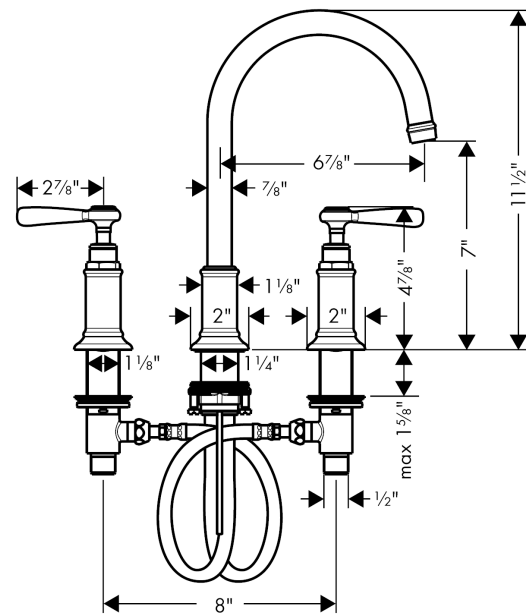

AXOR Montreux
Widespread Faucet 180 with Lever Handles and Pop-Up Drain, 1.2 GPM
 Finishes : **chrome** Part no. : **16514001**

Description

Features

- Swivel range 120°
- Laminar spray
- Flow: 1.2 GPM (4.5 L/Min)
- 90° ceramic valves
- Includes pop-up drain

Technology

Product image

Scale drawing

AXOR Montreux
Widespread Faucet 180 with Lever Handles and Pop-Up Drain, 1.2 GPM
 Finishes : **chrome** Part no. : **16514001**

Exploded drawing

Year of production: >07/16

AXOR Montreux
Widespread Faucet 180 with Lever Handles and Pop-Up Drain, 1.2 GPM
 Finishes : **chrome** Part no. : **16514001**

Spare parts list

Year of production: >07/16

Pos.	Description	Part no.	PC	PU
1	spout cpl.	97990000	0	1
2	aerator M18x1 (4,5 l/min)	93062000	0	1
3	hollow set screw M4x5	98731000	0	1
4	escutcheon for spout	97989000	0	1
5	fixing set (Ø 32)	13961000	0	1
6	connection hose 18½" M8x0,75 3/8"	96321001	0	1
7	O-ring 11x2	98127000	0	1
8	handle	16691000	0	1
9	set of screw covers, cold / hot water / neutral	97987000	0	1
10	escutcheon for handle	97988000	0	1
11	valve	88503000	0	1
12	shut off unit left closing	94008000	0	1
13	shut off unit right closing	94009000	0	1
14	fixing set for shut off unit	88511000	0	1
15	pull rod	98730000	0	1
16	lever collar	92849000	0	1
a	pop up waste	88509000	0	1