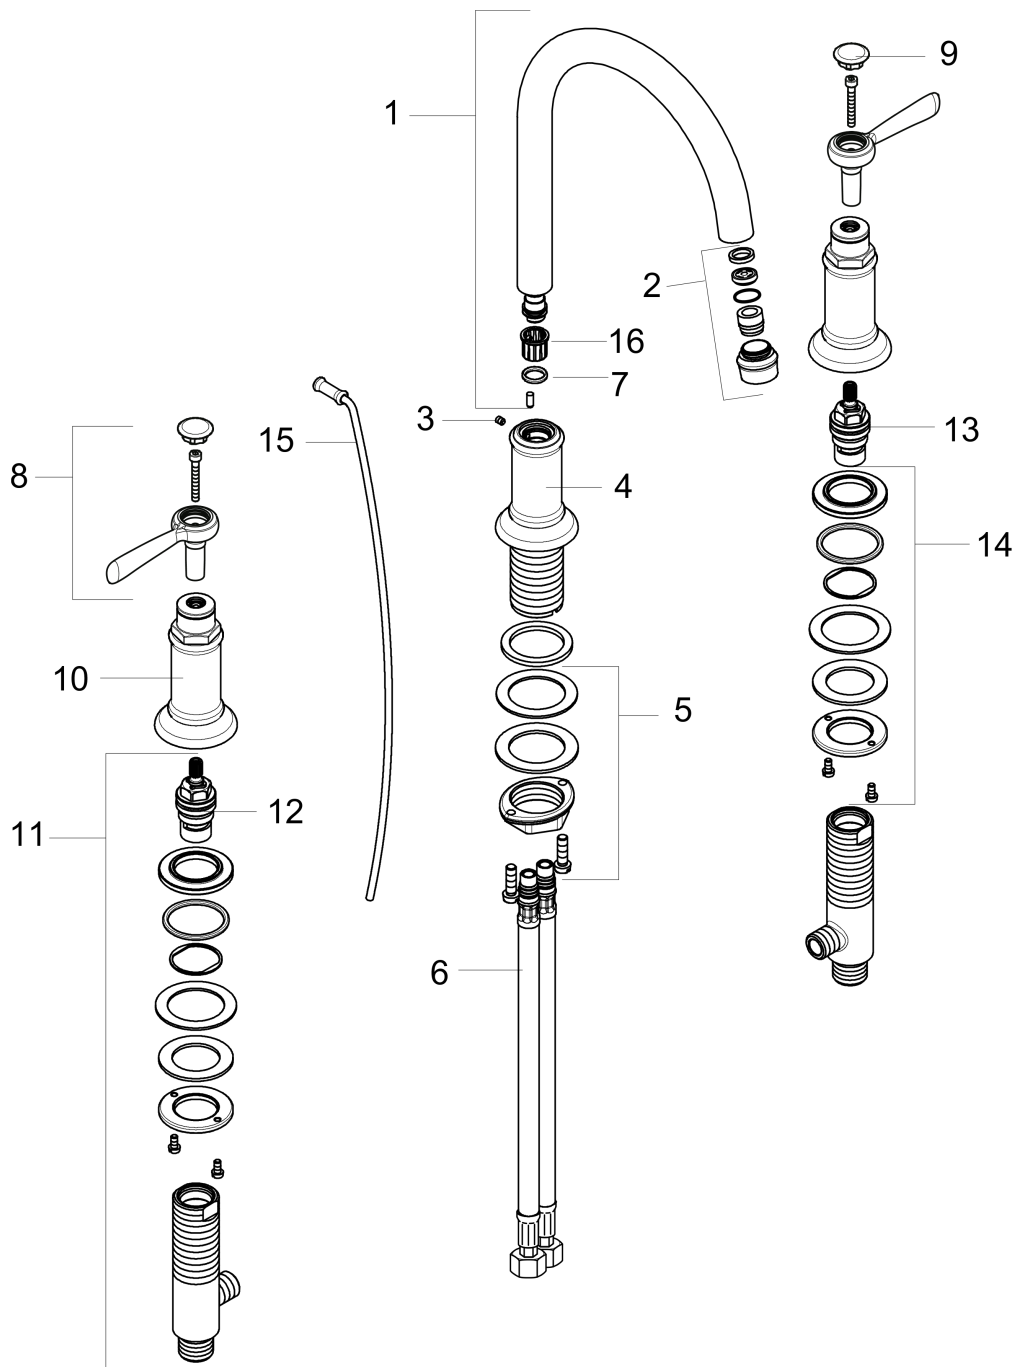

AXOR Montreux
Widespread Faucet 180 with Lever Handles and Pop-Up Drain, 1.2 GPM
 Finishes : **chrome** Part no. : **16514001**

Description

Features

- Swivel range 120°
- Laminar spray
- Flow: 1.2 GPM (4.5 L/Min)
- 90° ceramic valves
- Includes pop-up drain

Technology

Product image

Scale drawing

AXOR Montreux
Widespread Faucet 180 with Lever Handles and Pop-Up Drain, 1.2 GPM
 Finishes : **chrome** Part no. : **16514001**

Exploded drawing

Year of production: >07/16

AXOR Montreux
Widespread Faucet 180 with Lever Handles and Pop-Up Drain, 1.2 GPM
 Finishes : **chrome** Part no. : **16514001**

Spare parts list

Year of production: >07/16

Pos.	Description	Part no.	PC	PU
1	spout cpl.	97990000	0	1
2	aerator M18x1 (4,5 l/min)	93062000	0	1
3	hollow set screw M4x5	98731000	0	1
4	escutcheon for spout	97989000	0	1
5	fixing set (Ø 32)	13961000	0	1
6	connection hose 18½" M8x0,75 3/8"	96321001	0	1
7	O-ring 11x2	98127000	0	1
8	handle	16691000	0	1
9	set of screw covers, cold / hot water / neutral	97987000	0	1
10	escutcheon for handle	97988000	0	1
11	valve	88503000	0	1
12	shut off unit left closing	94008000	0	1
13	shut off unit right closing	94009000	0	1
14	fixing set for shut off unit	88511000	0	1
15	pull rod	98730000	0	1
16	lever collar	92849000	0	1
a	pop up waste	88509000	0	1