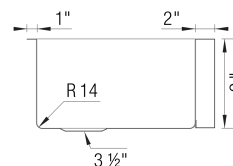

Optional Accessories

Sink Grid	231599
Elevated Grid	231608
Colander	224387
Ash Cutting Board	231609

Warranty

BLANCO offers a limited lifetime warranty on all sinks and faucets, as well as a one-year warranty on all custom accessories.

Code/Standards Compliance

BLANCO sinks and faucets are third-party tested and certified to standards and listed by applicable certification bodies. For more information on individual product listings, contact our office or listing organization.

View our how-to videos to learn more about installing and caring for BLANCO products:
<https://www.blanco.com/us-en/service/how-to-videos/how-to-videos-for-sinks/>

Questions? Contact us today

BLANCO America, Inc.
110 Mount Holly By-Pass
Lumberton, NJ 08048

Phone & Fax
Phone: 888-668-6201
Fax: 609-668-6211

While BLANCO endeavors to provide accurate information, all dimensions are nominal, cannot be guaranteed, and are subject to change or cancellation. BLANCO assumes no responsibility for use of superseded or voided specifications.