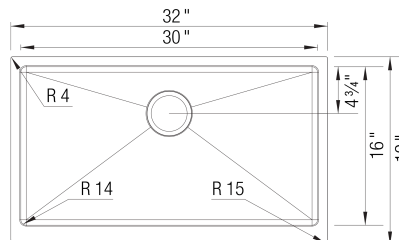

Optional Accessories

Sink Grid	231599
Elevated Grid	231608
Colander	224387
Ash Cutting Board	231609

Warranty

BLANCO offers a limited lifetime warranty on all sinks and faucets, as well as a one-year warranty on all custom accessories.

Code/Standards Compliance

BLANCO sinks and faucets are third-party tested and certified to standards and listed by applicable certification bodies. For more information on individual product listings, contact our office or listing organization.

View our how-to videos to learn more about installing and caring for BLANCO products:
<https://www.blanco.com/us-en/service/how-to-videos/how-to-videos-for-sinks/>

Questions? Contact us today

BLANCO America, Inc.
110 Mount Holly By-Pass
Lumberton, NJ 08048

Phone & Fax
Phone: 888-668-6201
Fax: 609-668-6211

While BLANCO endeavors to provide accurate information, all dimensions are nominal, cannot be guaranteed, and are subject to change or cancellation. BLANCO assumes no responsibility for use of superseded or voided specifications.