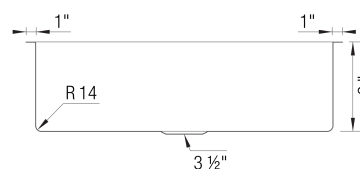

Optional Accessories

Sink Grid	231599
Elevated Grid	231608
Colander	224387
Ash Cutting Board	231609

Warranty

BLANCO offers a limited lifetime warranty on all sinks and faucets, as well as a one-year warranty on all custom accessories.

Code/Standards Compliance

BLANCO sinks and faucets are third-party tested and certified to standards and listed by applicable certification bodies. For more information on individual product listings, contact our office or listing organization.

View our how-to videos to learn more about installing and caring for BLANCO products:
<https://www.blanco.com/us-en/service/how-to-videos/how-to-videos-for-sinks/>

Questions? Contact us today

BLANCO America, Inc.
110 Mount Holly By-Pass
Lumberton, NJ 08048

Phone & Fax
Phone: 888-668-6201
Fax: 609-668-6211

While BLANCO endeavors to provide accurate information, all dimensions are nominal, cannot be guaranteed, and are subject to change or cancellation. BLANCO assumes no responsibility for use of superseded or voided specifications.