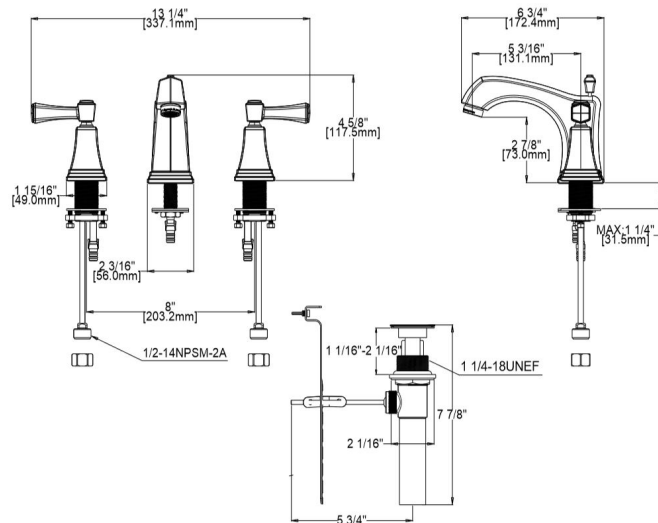

## SPECIFICATIONS

<b>MATERIAL:</b>	Hybrid	<b>FLOW RATE:</b>	1.2 GPM
<b>HANDLE MATERIAL:</b>	Zinc	<b>LOW FLOW:</b>	Yes
<b>SPOUT MATERIAL:</b>	N/A	<b>HANDLES - CONFIGURATION:</b>	Double Handle
<b>CARTRIDGE MATERIAL:</b>	Ceramic	<b>HANDLE REACH:</b>	2.64"
<b>WATERWAY MATERIAL:</b>	Brass	<b>SPRAYER INCLUDED:</b>	No
<b>DRAIN MATERIAL:</b>	Brass	<b>DIMENSIONS WITH DECK PLATE:</b>	13.25" L x 6.8" W x 4.6" D
<b>FAUCET TYPE:</b>	Lav Widespread	<b>WEIGHT WITH DECK PLATE:</b>	5.51 lbs.
<b>MOUNTING TYPE:</b>	Deck Mount	<b>DIMENSIONS W/O DECK PLATE:</b>	13.27" L x 6.79" W x 11.48" D
<b>MOUNTING HOLES:</b>	3	<b>WEIGHT W/O DECK PLATE:</b>	5.42 lbs.
<b>MAX DECK THICKNESS:</b>	1.36"	<b>PVD FINISH:</b>	Yes
<b>DECK PLATE - INCLUDED:</b>	N/A		
<b>SPOUT REACH:</b>	5.16"		
<b>SPOUT HEIGHT:</b>	2.95"		