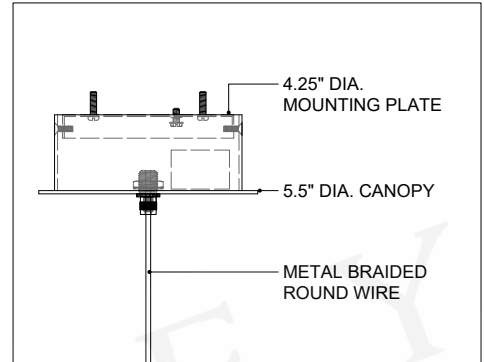

ITEM: 9000-1269

Overall Dimensions

Height: 4.5"

Diameter: 5.5"

CANOPY DETAIL

TOP VIEW

FRONT VIEW

Note:
Cord lengths are not shown to scale