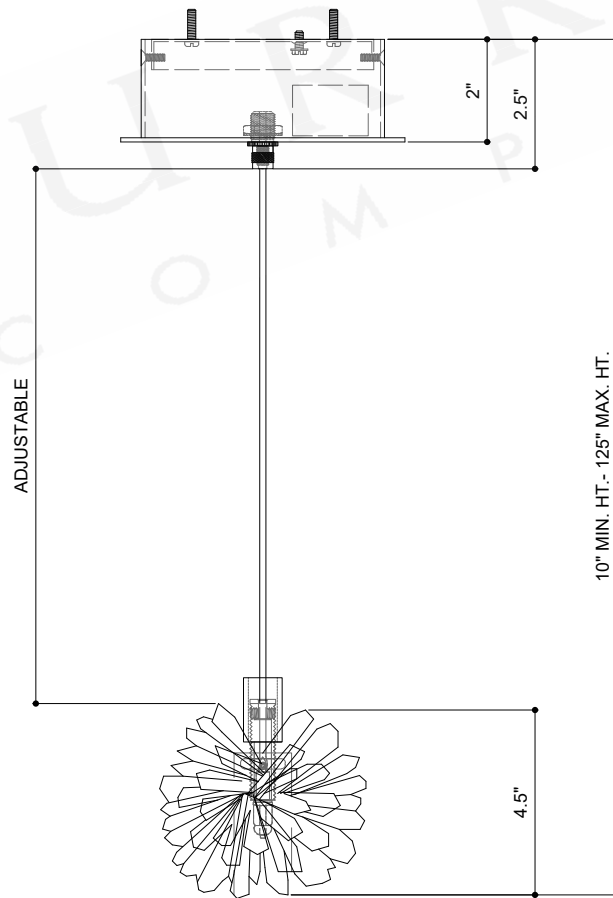

ITEM: 9000-1269

Overall Dimensions

Height: 4.5"

Diameter: 5.5"

CANOPY DETAIL

TOP VIEW

FRONT VIEW

Note:
Cord lengths are not shown to scale