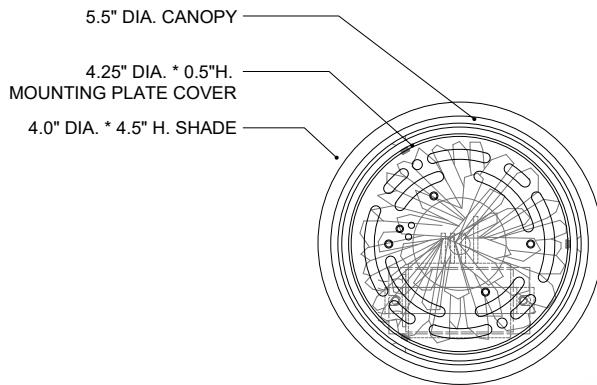

ITEM: 9000-1269

Overall Dimensions

Height: 4.5"

Diameter: 5.5"

CANOPY DETAIL

TOP VIEW

FRONT VIEW

Note:
Cord lengths are not shown to scale