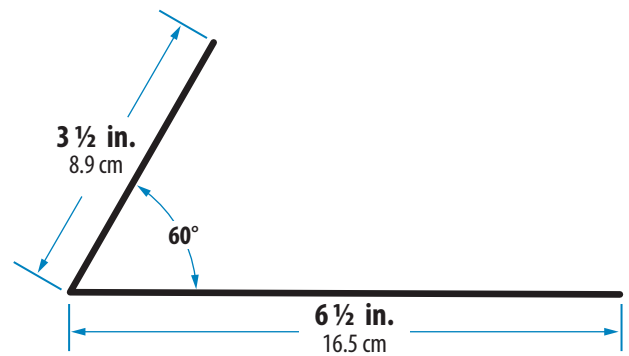

30 Gauge Galvanized Steel

1 Base Flashing • 1 - 32 in. (81.3 cm)

2 Top Flashing • 1 - 32 in. (81.3 cm)

3 Step Flashing • 12 - 8 in. (20.32 cm)

4 Counter Flashing • 4 - 32 in. (81.3 cm)

Weathered Wood