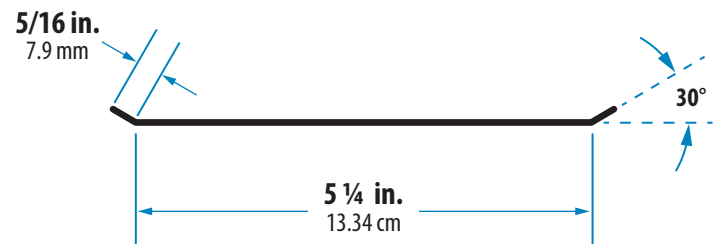

30 Gauge Galvanized Steel

1 Base Flashing • 1 - 32 in. (81.3 cm)

2 Top Flashing • 1 - 32 in. (81.3 cm)

3 Step Flashing • 12 - 8 in. (20.32 cm)

4 Counter Flashing • 4 - 32 in. (81.3 cm)

Weathered Wood