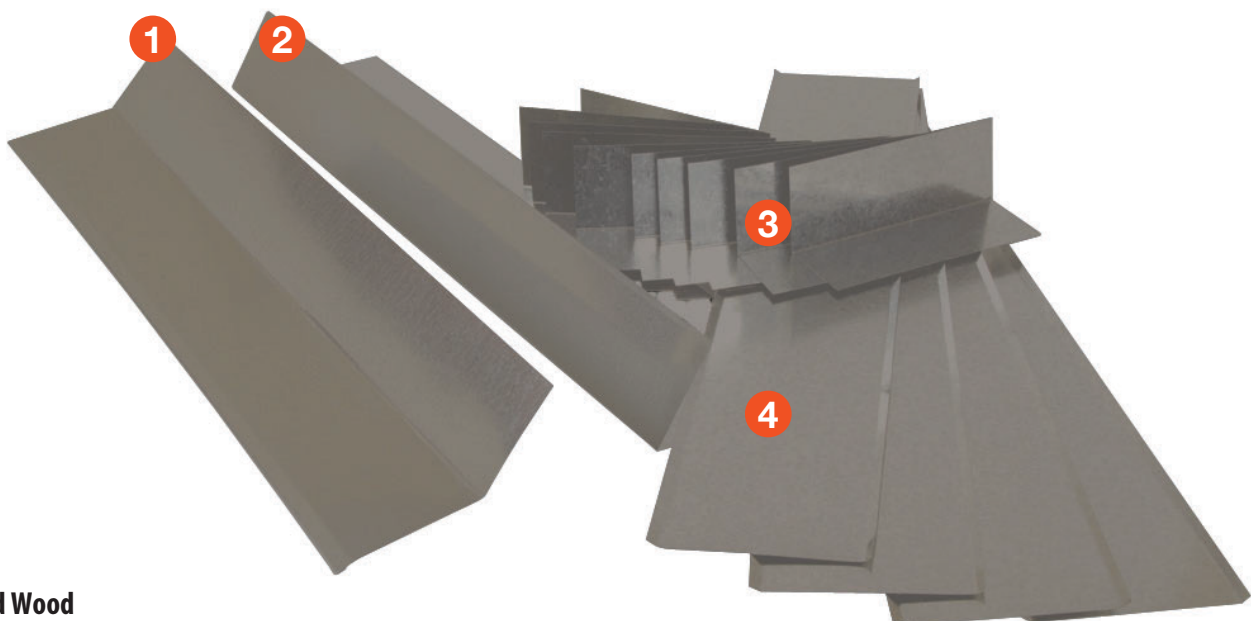

30 Gauge Galvanized Steel

1 Base Flashing • 1 - 32 in. (81.3 cm)

2 Top Flashing • 1 - 32 in. (81.3 cm)

3 Step Flashing • 12 - 8 in. (20.32 cm)

4 Counter Flashing • 4 - 32 in. (81.3 cm)

Weathered Wood