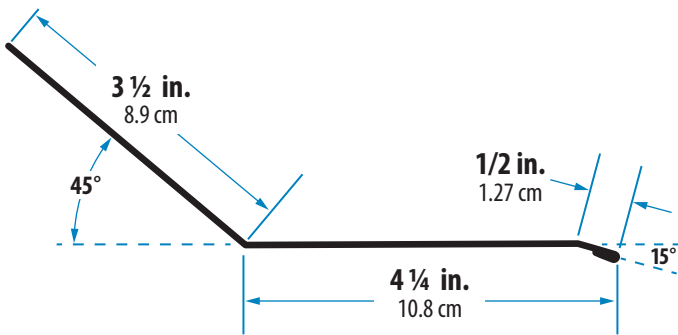

30 Gauge Galvanized Steel

1 Base Flashing • 1 - 32 in. (81.3 cm)

2 Top Flashing • 1 - 32 in. (81.3 cm)

3 Step Flashing • 12 - 8 in. (20.32 cm)

4 Counter Flashing • 4 - 32 in. (81.3 cm)

Weathered Wood