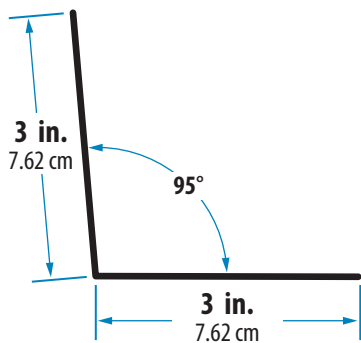

30 Gauge Galvanized Steel

1 Base Flashing • 1 - 32 in. (81.3 cm)

2 Top Flashing • 1 - 32 in. (81.3 cm)

3 Step Flashing • 12 - 8 in. (20.32 cm)

4 Counter Flashing • 4 - 32 in. (81.3 cm)

Weathered Wood