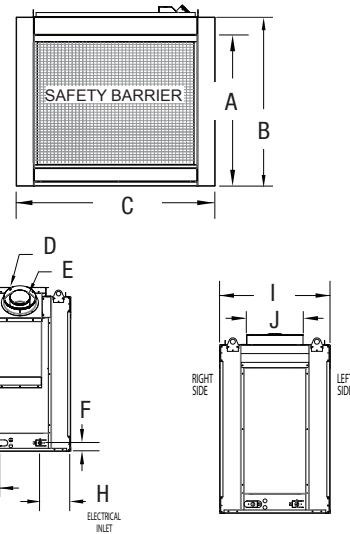

Competitive Advantages

- Natural Gas with Propane Conversion Kit available
- Power venting available for unique venting installs
- Approved for bedrooms, bathrooms, sitting rooms and mobile home installs
- Will accept Rigid and Flex Venting

Features and Benefits

- Up to 2,484 sq. in. viewing area (Peninsula model)
- Fuel-saving electronic ignition with battery backup system (included on electric ignition fireplace)
- Choice between PHAZER™ glowing log set or exclusive topaz glass ember bed
- Optional Newport, or MIRRO-FLAME™ Porcelain Reflective Radiant Panels
- Media enhancement kits of colored glass (black, blue, red, amber, clear, topaz) are designed to enhance the glass ember bed
- Optional remote control with regulator (controls flame)
- Optional designer fire art

	CBHD4ST	CBHD4P	CBHD4P
BTU's (Input)	30,000	30,000	
Venting	45° 5" & 8	45° 5" & 8	
Glass Type	Tempered	Tempered	
Glass Size		Front/Back	End
Height	28 1/2"	28 1/2"	27 1/8"
Width	35 1/2"	35 1/2"	17"
Efficiencies			
AFUE	66.98%	66.98%	
Steady State	69.3%	69.3%	
Mobile Home Certified	Yes	Yes	

*Finishing flange depth (The finishing flange defines the perimeter of the fireplace opening). Framing or finishing materials must NEVER encroach inside the finishing flange.

	A	B	C	D	E	F	G	H	I	J
BHD4ST	34 3/16"	38 1/4"	45"	8" DIA.	5" DIA.	2 1/16"	7 9/16"	7 9/16"	25 1/8"	12 13/16"

Media and Trim Features options

- 103 Miller Drive, Crittenden, Kentucky, USA 41030
- 24 Napoleon Road, Barrie, Ontario, Canada L4M 0G8
- 7200 Trans Canada Highway, Montreal, Quebec, Canada H4T 1A3

Tel: 1-866-820-8686
continentalfireplaces.com

CON 08-20-00010