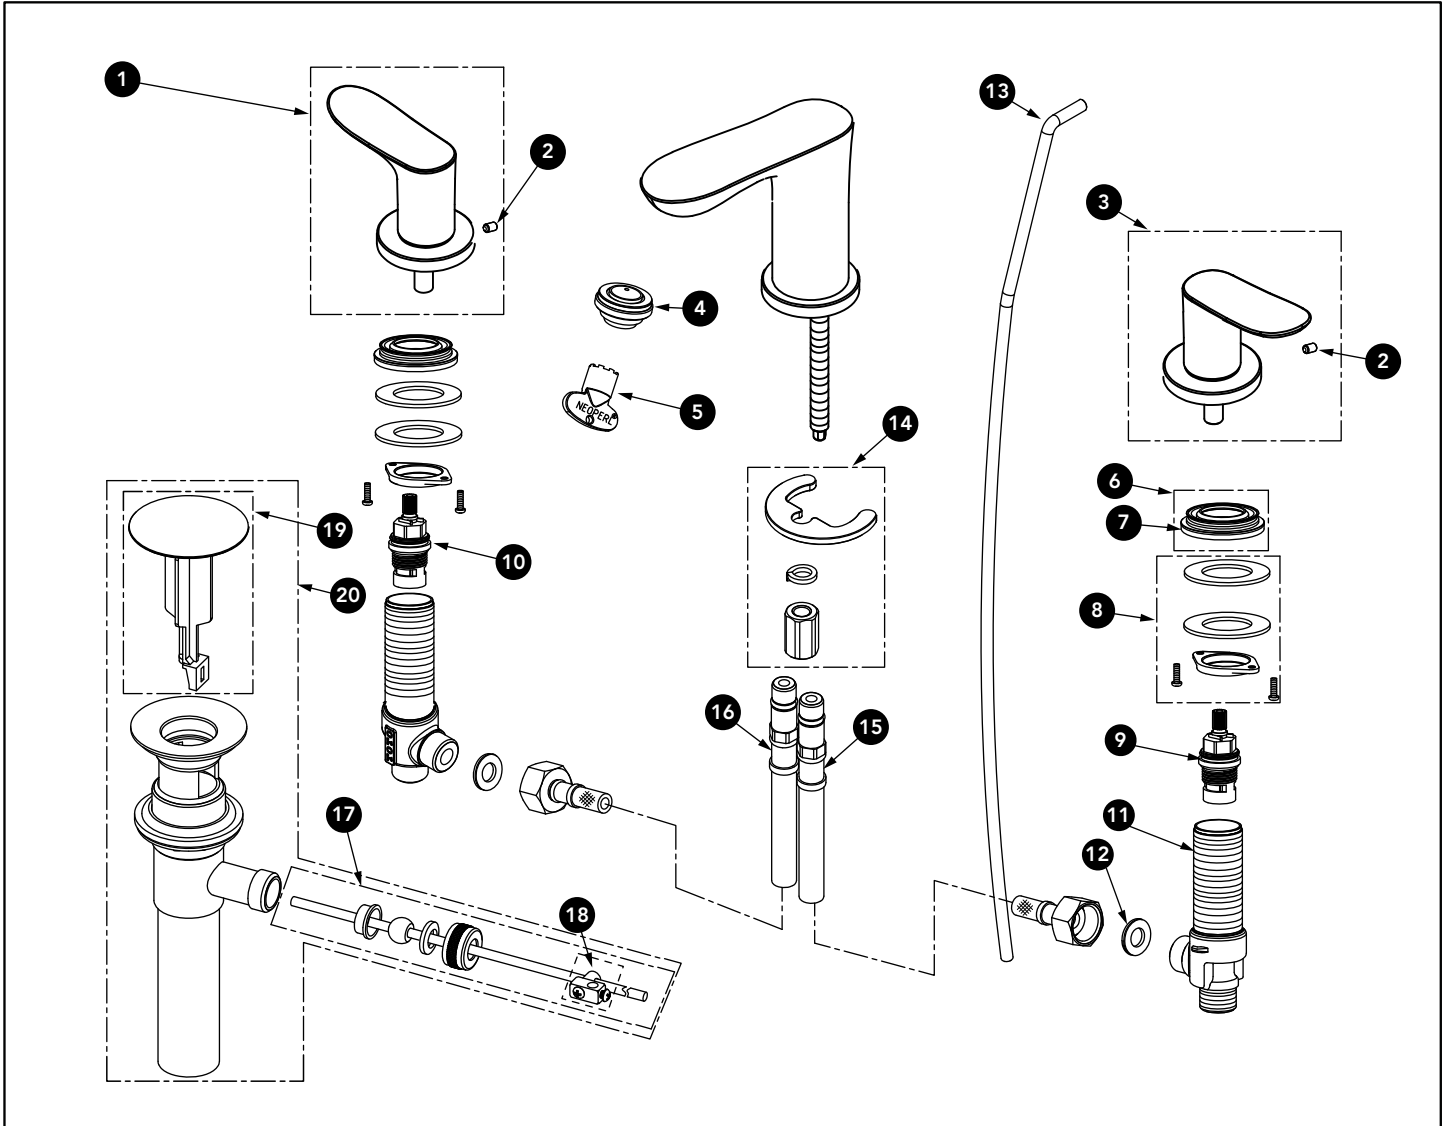

GO Widespread Lavatory Faucet

\* Please specify finish when ordering

Item	Part	Description
1*	THP5397#\$\$	Handle (Hot)
2	THP4365	Set Screw
3*	THP5398#\$\$	Handle (Cold)
4	THP5164	Aerator
5	THP5118	Aerator Key
6	THP5165	Collar
7	THP5166	Foam Gasket
8	THP5167	Rubber Gasket + Metal Washer + Mounting Nut + Mounting Screws
9	THP5168	Cartridge (COLD)
10	THP5169	Cartridge (HOT)
11	THP5170	Valve Body
12	THP5171	Gasket
13*	THP5119#\$\$	Drain Lift Rod
14	THP5120	Spout Mounting Hardware
15	THP5172	Supply Hose (COLD)
16	THP5173	Supply Hose (HOT)
17	THP5123	Pivot Arm+Bushings
18	THP5124	Drain Lift Rod Connecting Part
19*	THP5125#\$\$	Plunger
20*	THP5126#\$\$	Drain Assembly

LEGEND
\$\$ = Denotes Finish
#CP = Polished Chrome
#BN = Brushed Nickel
#PN = Polished Nickel