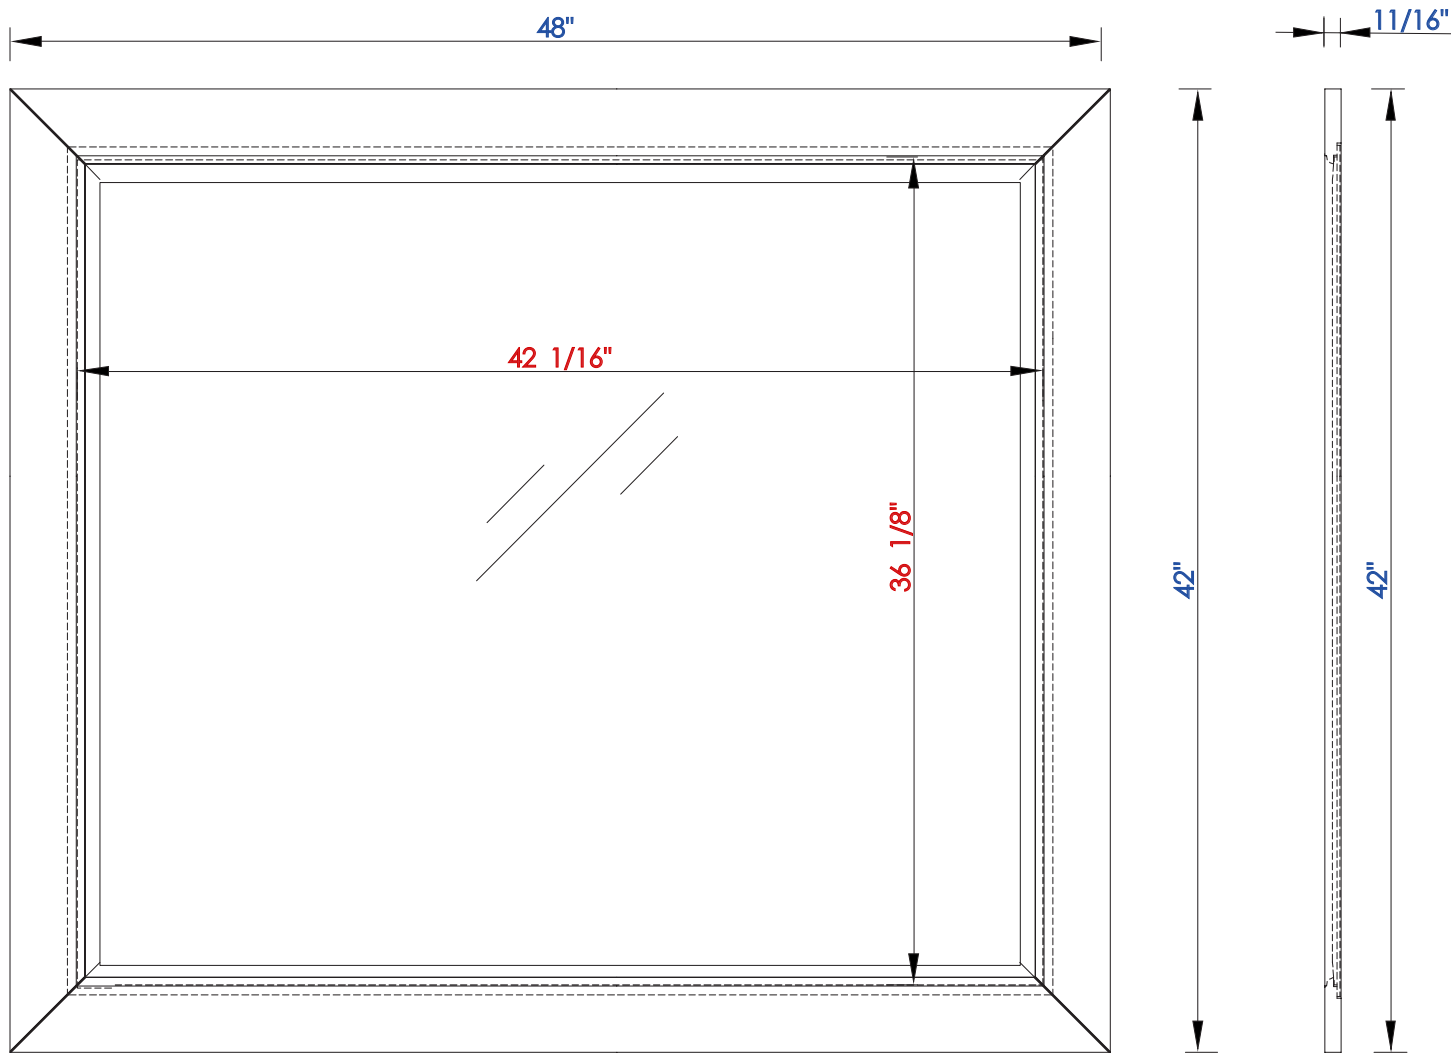

48"

Item Number:

- 388-M48-CFO
- 388-M48-LTO
- 388-M48-SOK

JAMES MARTIN

VANITIES™

Columbia 48" Mirror

Diagrams with Dimensions
page 01 of 01

1219 mm

Item Number:

- 388-M48-CFO
- 388-M48-LTO
- 388-M48-SOK

JAMES MARTIN

VANITIES™

Columbia 1219mm Mirror

Diagrams with Dimensions
page 01 of 01