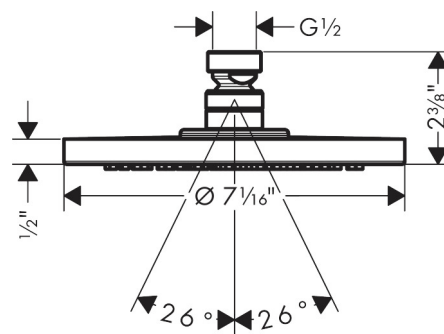

Brand	hansgrohe
Art. Name	Raindance S Showerhead 180 1-Jet PowderRain, 1.5 GPM
Art. Nr.	26929821
Surface	brushed nickel
Pos.	1

Product Picture

Drawing

Technology

Features

- Spray modes: PowderRain
- Fully-finished matching spray face
- Flow: 1.5 GPM (5.7 L/Min)