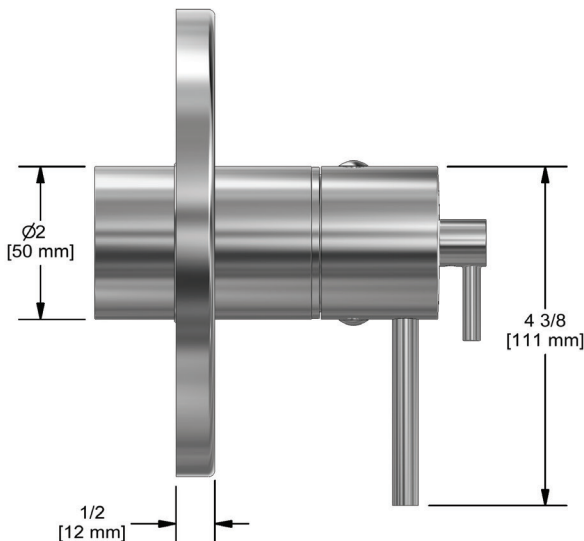

SPECIFICATIONS

DESCRIPTION

- Combines both thermostatic and pressure balance technologies
- "Set it and forget it" temperature control
- Temperature and volume control with diverter
- 3 dedicated functions and 2 shared functions
- R45 Rough-in valve sold separately
- Extension kits available, 1 1/4" EXT45KIT114 and 3/4" EXT45KIT34

GS

1/2" Thermostatic & Pressure Balance Trim With 5 Functions

MODEL: TGS45

cUPC® ADA 

For warranty or additional information, contact:

U.S.A.
houseofrohl.com/support
1-800-777-9762

QUEBEC / MARITIMES / WESTERN CANADA
QUÉBEC / MARITIMES / OUEST CANADIEN
QUEBEC / MARITIMOS / CANADA OCCIDENTAL
houseofrohl.ca/support
1-866-473-8442