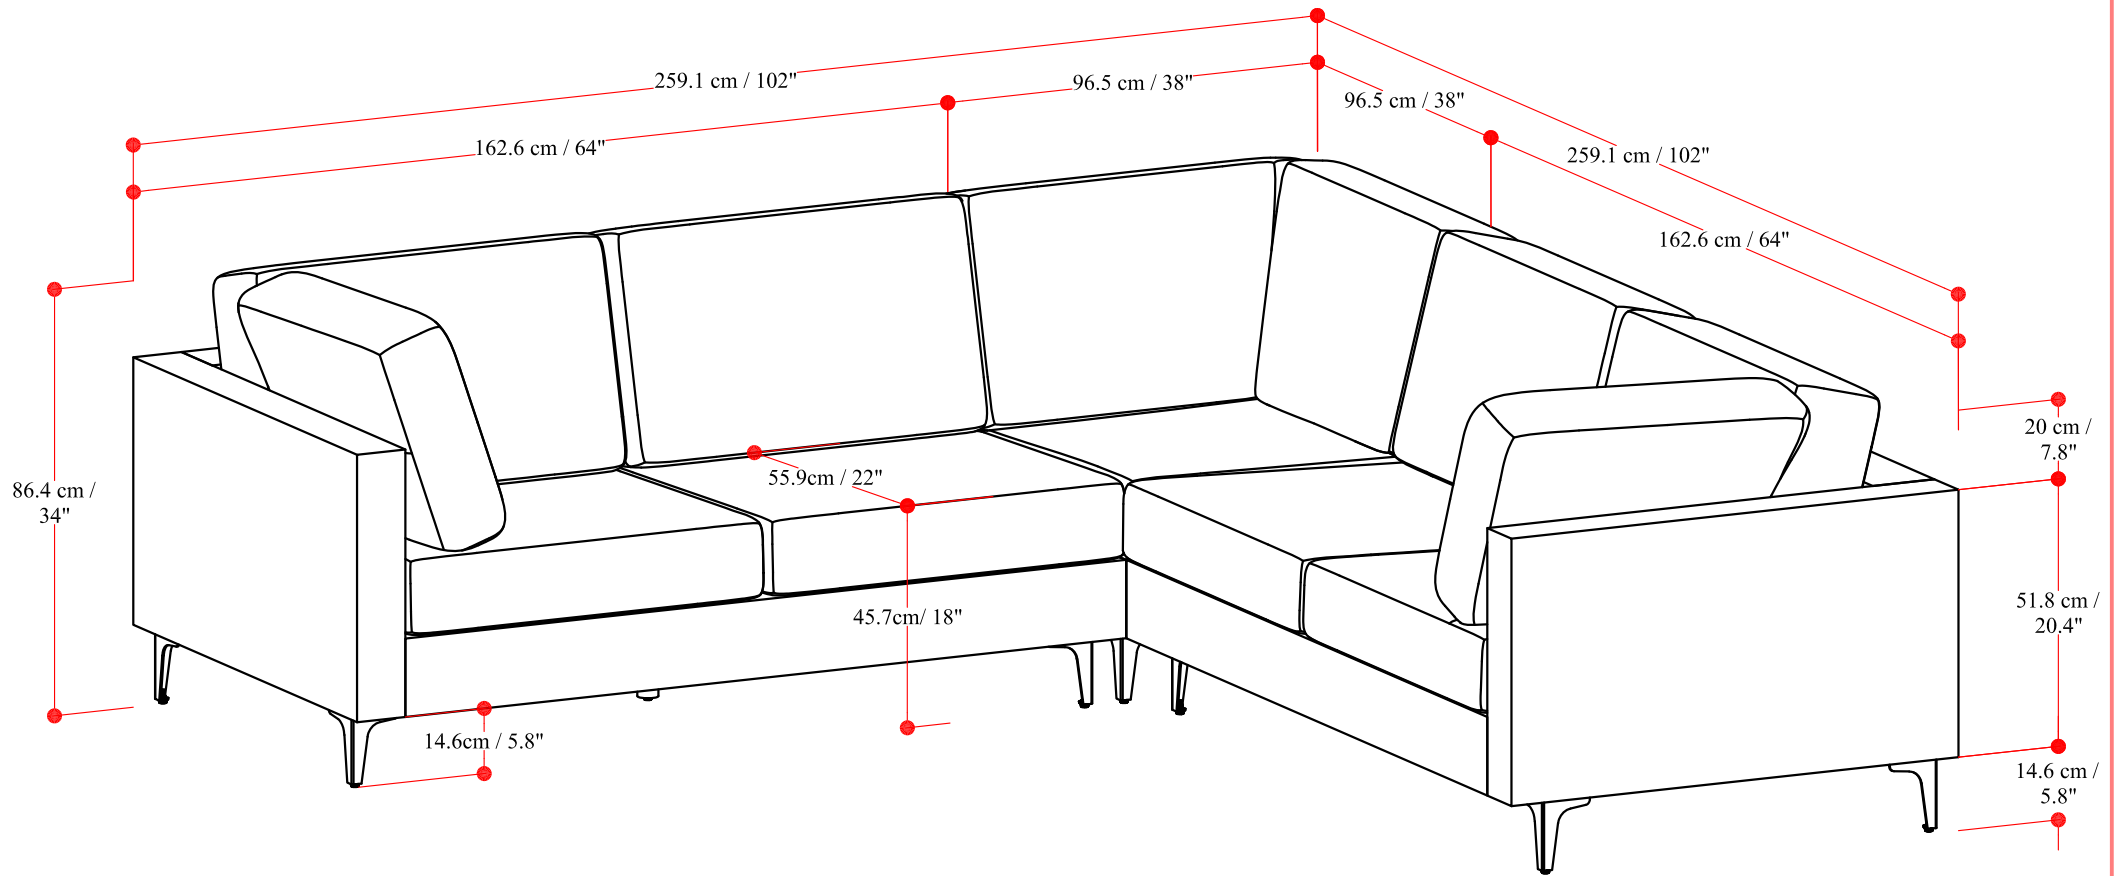

Ava Mid Century Sectional

Net Weight : 277.8 (lb)