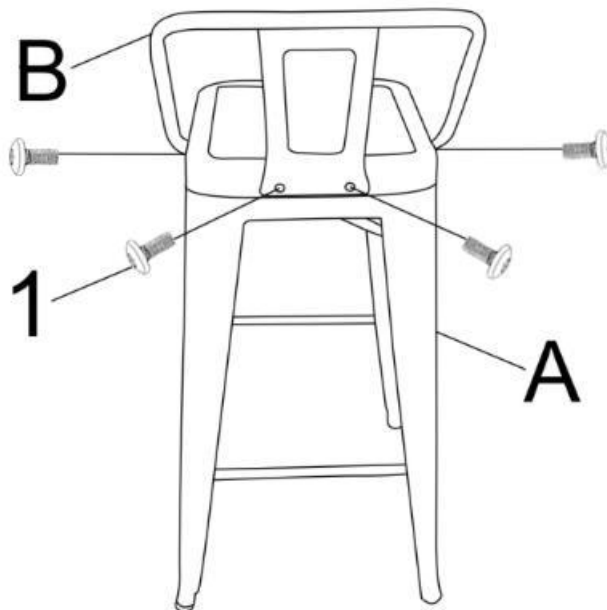

STEP 2

Attach Back (B) to Seat (A) with Allen Key Screws (1).
Use Allen Key (2) to tighten.