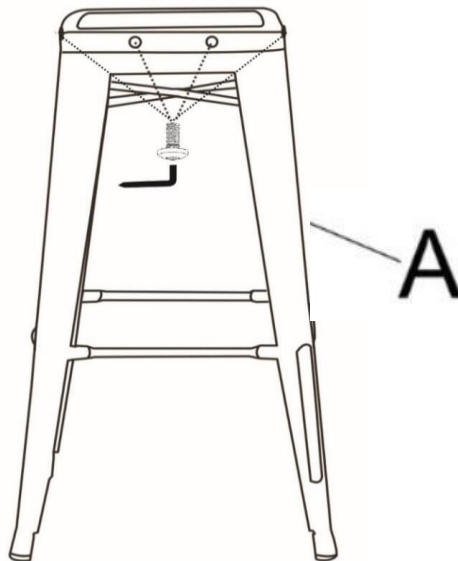

ASSEMBLY

STEP 1

Remove the Allen Key Screws (1) from Seat (A) using Allen Key (2).